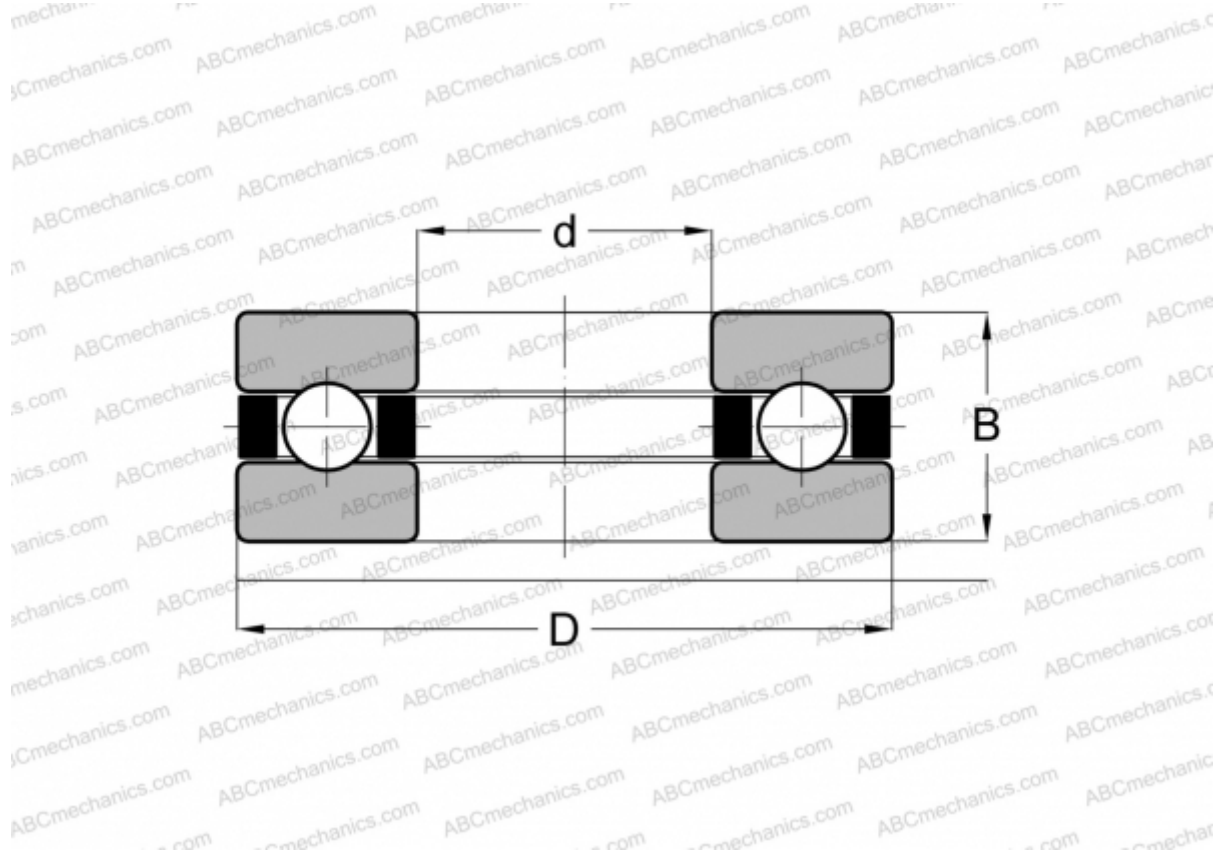

F7-14M ABC

Thrust ball bearings

TYPE: Ball bearings, Thrust ball bearing, Single direction, Separable, miniature

Technical specification

DIMENSIONS, MM

d	7,000
D	14,000
B	4,500

WEIGHT, KG 0,002

MANUFACTURER [ABC](#)