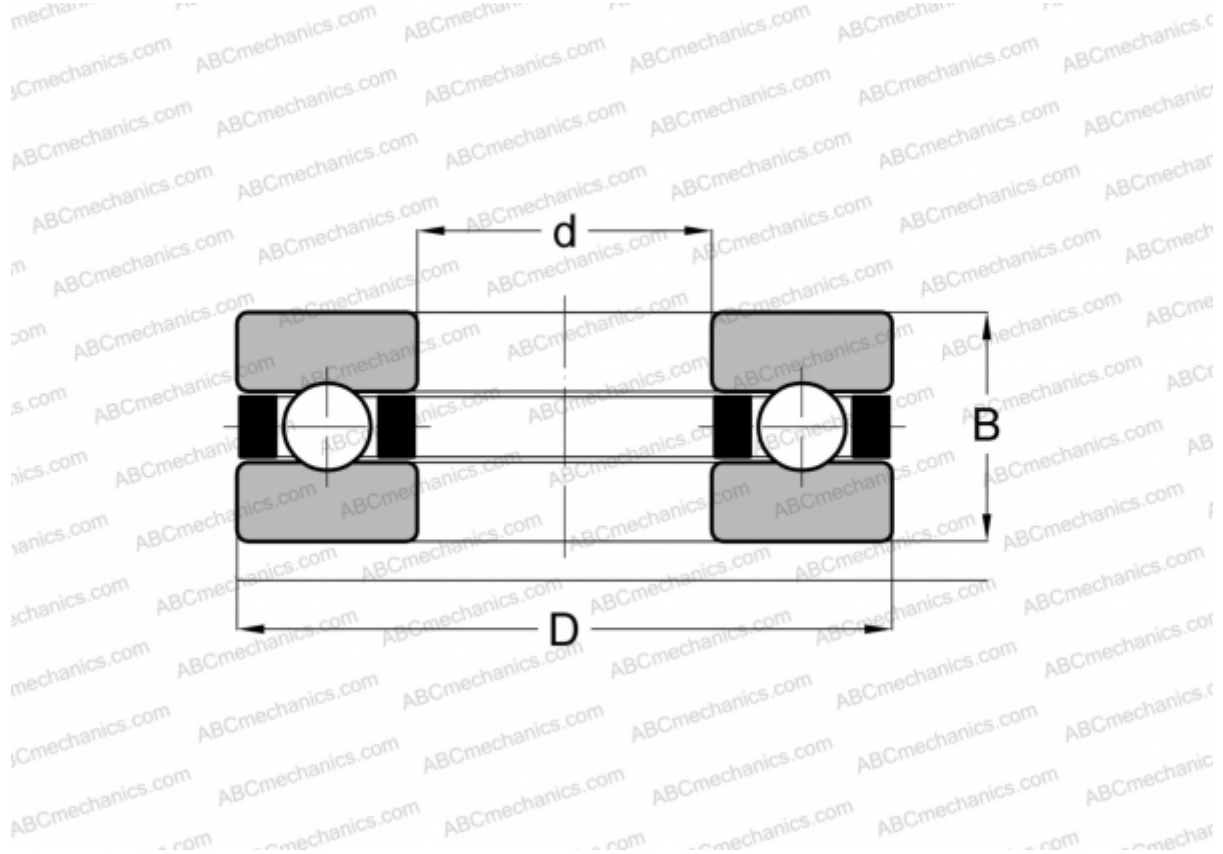

7TAM14 NACHI

Thrust ball bearings

TYPE: Ball bearings, Thrust ball bearing, Single direction, Separable, miniature

Technical specification

DIMENSIONS, MM

d	7,000
D	14,000
B	4,500

WEIGHT, KG 0,002

MANUFACTURER [NACHI](#)