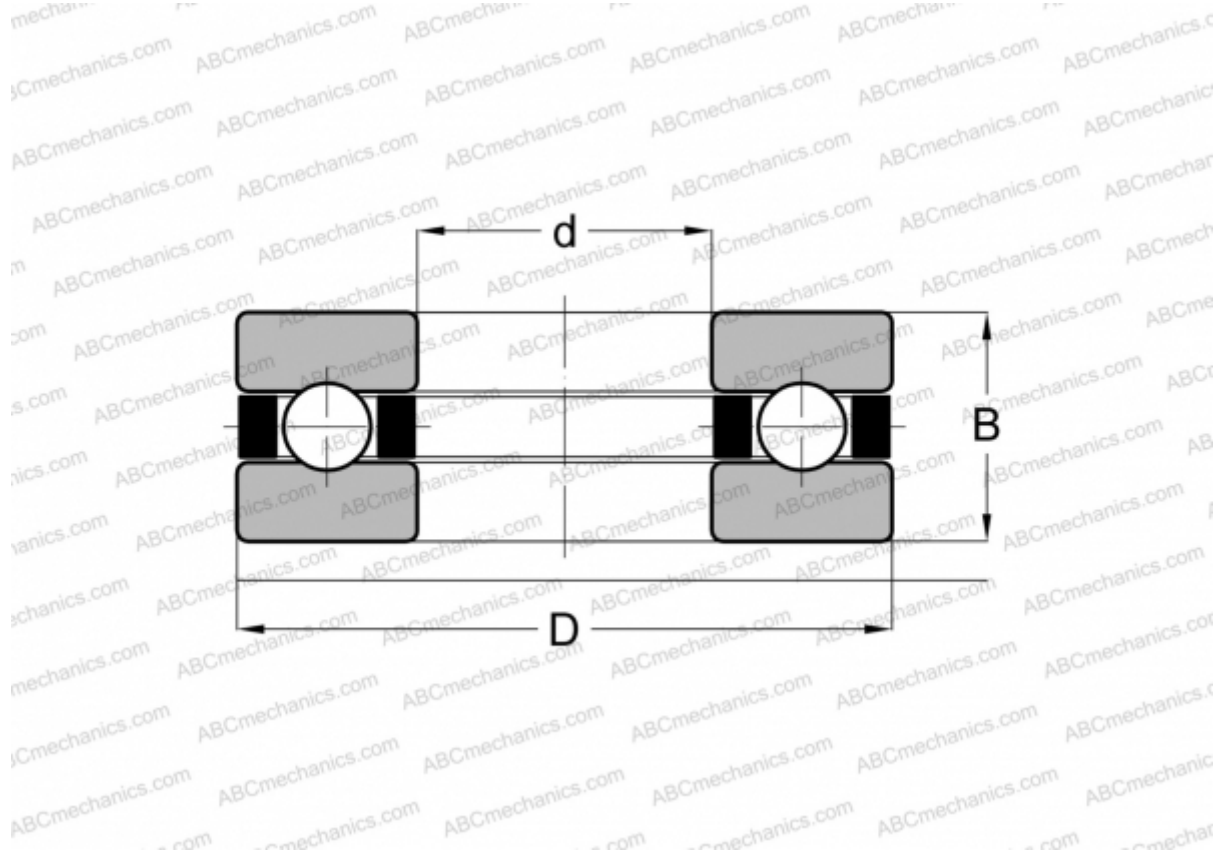

F7-17M ABC

Thrust ball bearings

TYPE: Ball bearings, Thrust ball bearing, Single direction, Separable, miniature

Technical specification

DIMENSIONS, MM

d	7,000
D	17,000
B	6,000

WEIGHT, KG 0,005

MANUFACTURER [ABC](#)