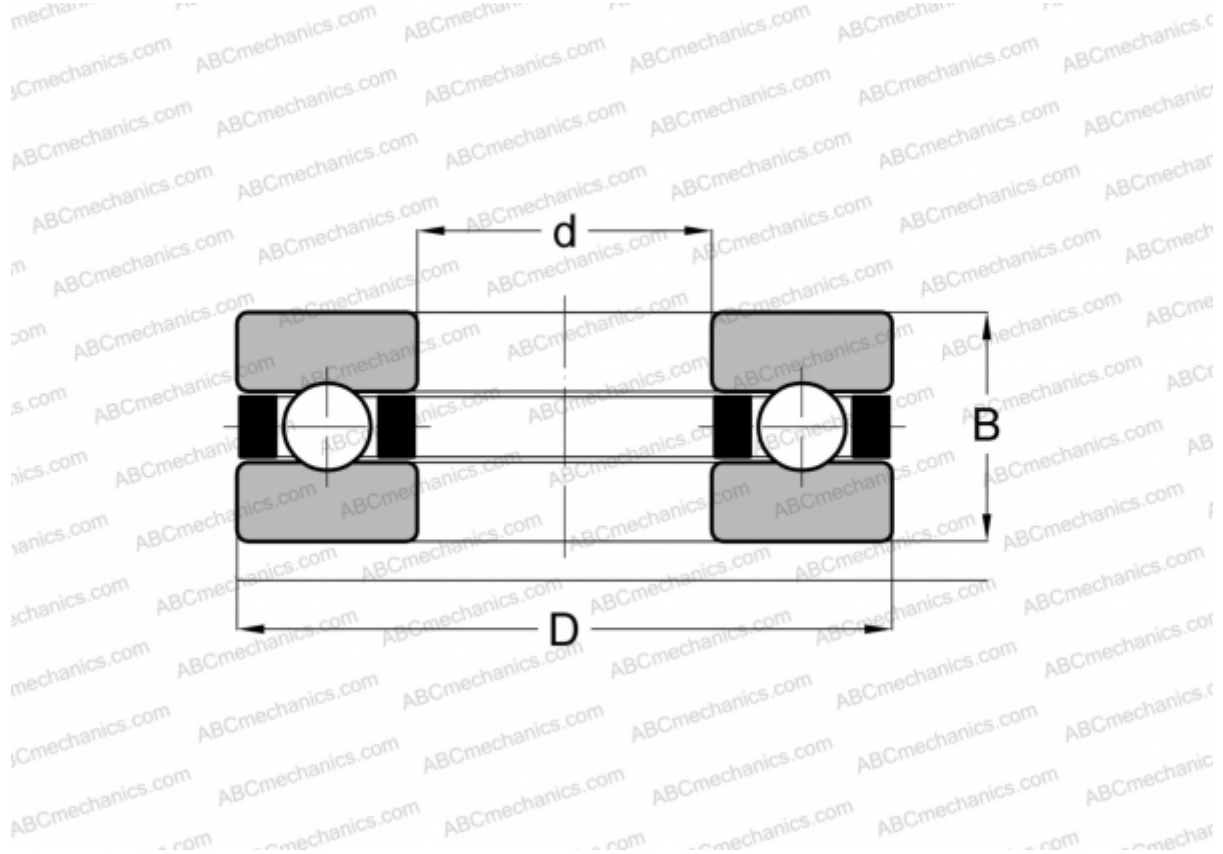

B7 ADR

Thrust ball bearings

TYPE: Ball bearings, Thrust ball bearing, Single direction, Separable, miniature

Technical specification

DIMENSIONS, MM

| | |
|---|--------|
| d | 7,000 |
| D | 17,000 |
| B | 6,000 |