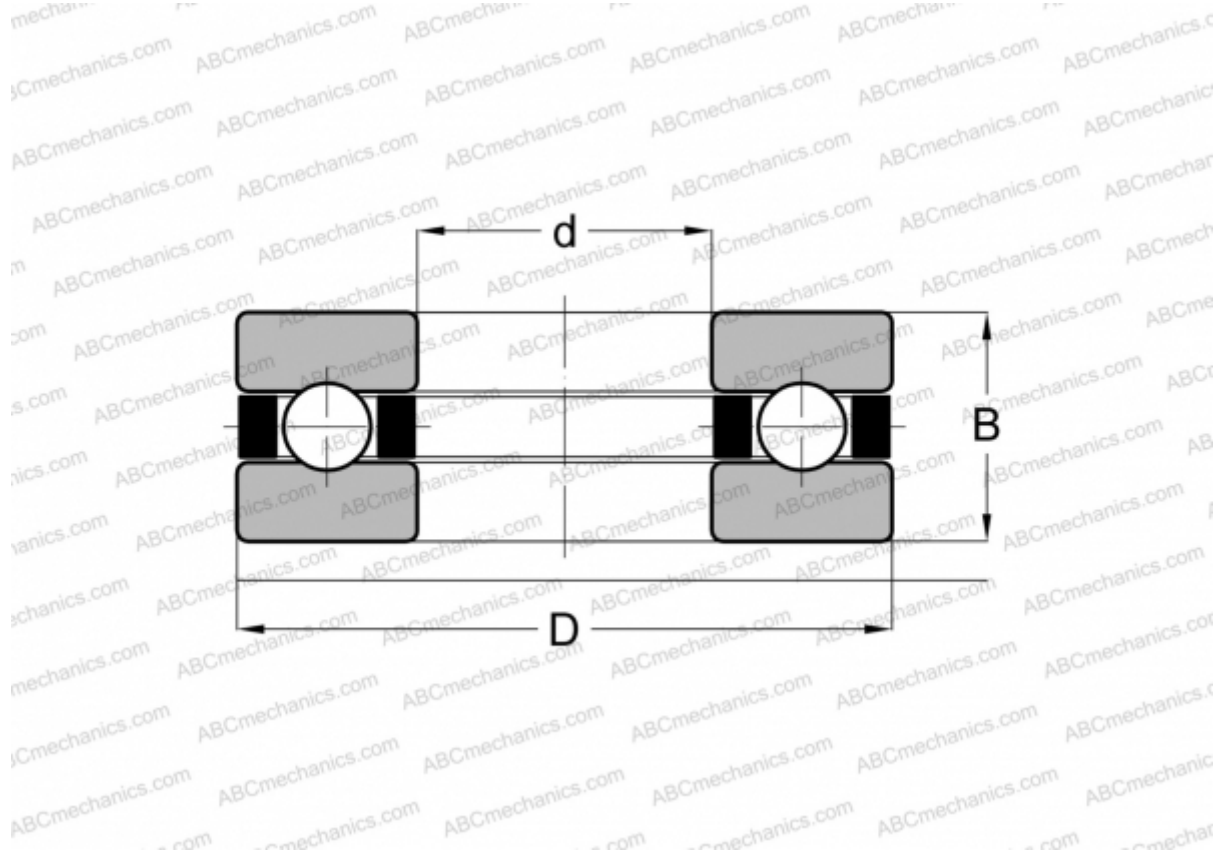

B717 RMB

Thrust ball bearings

TYPE: Ball bearings, Thrust ball bearing, Single direction, Separable, miniature

Technical specification

DIMENSIONS, MM

d	7,000
D	17,000
B	6,000

WEIGHT, KG 0,005

MANUFACTURER [RMB](#)