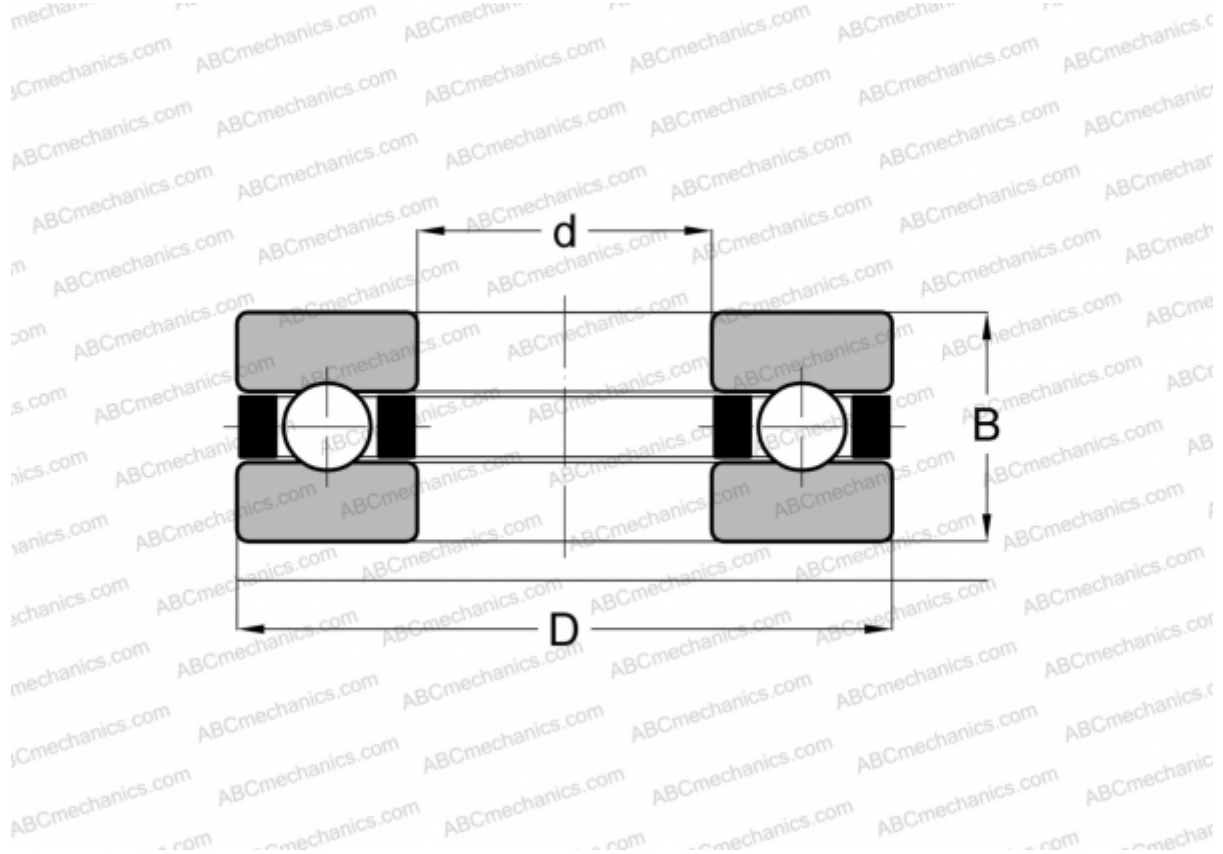

F8-19M ABC

Thrust ball bearings

TYPE: Ball bearings, Thrust ball bearing, Single direction, Separable, miniature

Technical specification

DIMENSIONS, MM

d	8,000
D	19,000
B	7,000

WEIGHT, KG 0,007

MANUFACTURER [ABC](#)