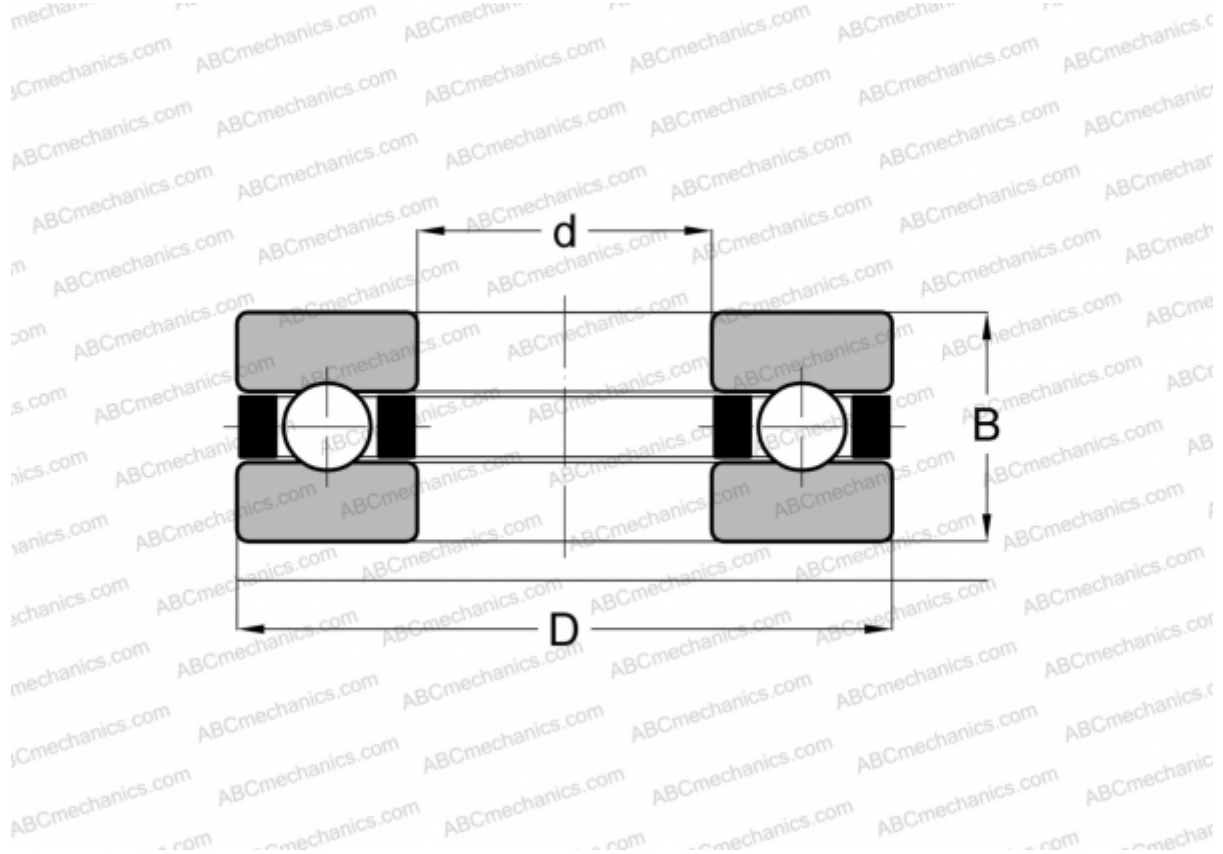

B8 ADR

Thrust ball bearings

TYPE: Ball bearings, Thrust ball bearing, Single direction, Separable, miniature

Technical specification

DIMENSIONS, MM

d	8,000
D	19,000
B	7,000

WEIGHT, KG 0,007

MANUFACTURER [ADR](#)