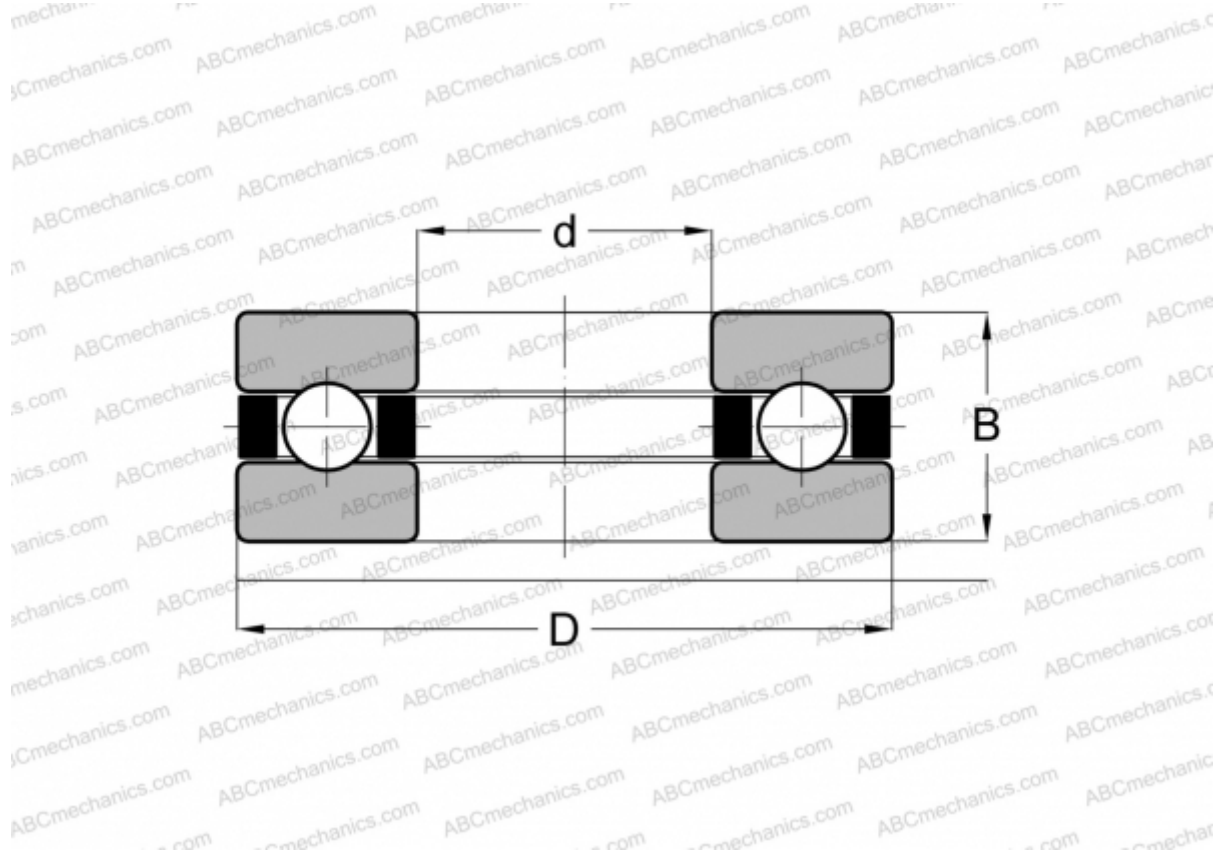

B819 RMB

Thrust ball bearings

TYPE: Ball bearings, Thrust ball bearing, Single direction, Separable, miniature

Technical specification

DIMENSIONS, MM

d	8,000
D	19,000
B	7,000

WEIGHT, KG 0,007

MANUFACTURER [RMB](#)