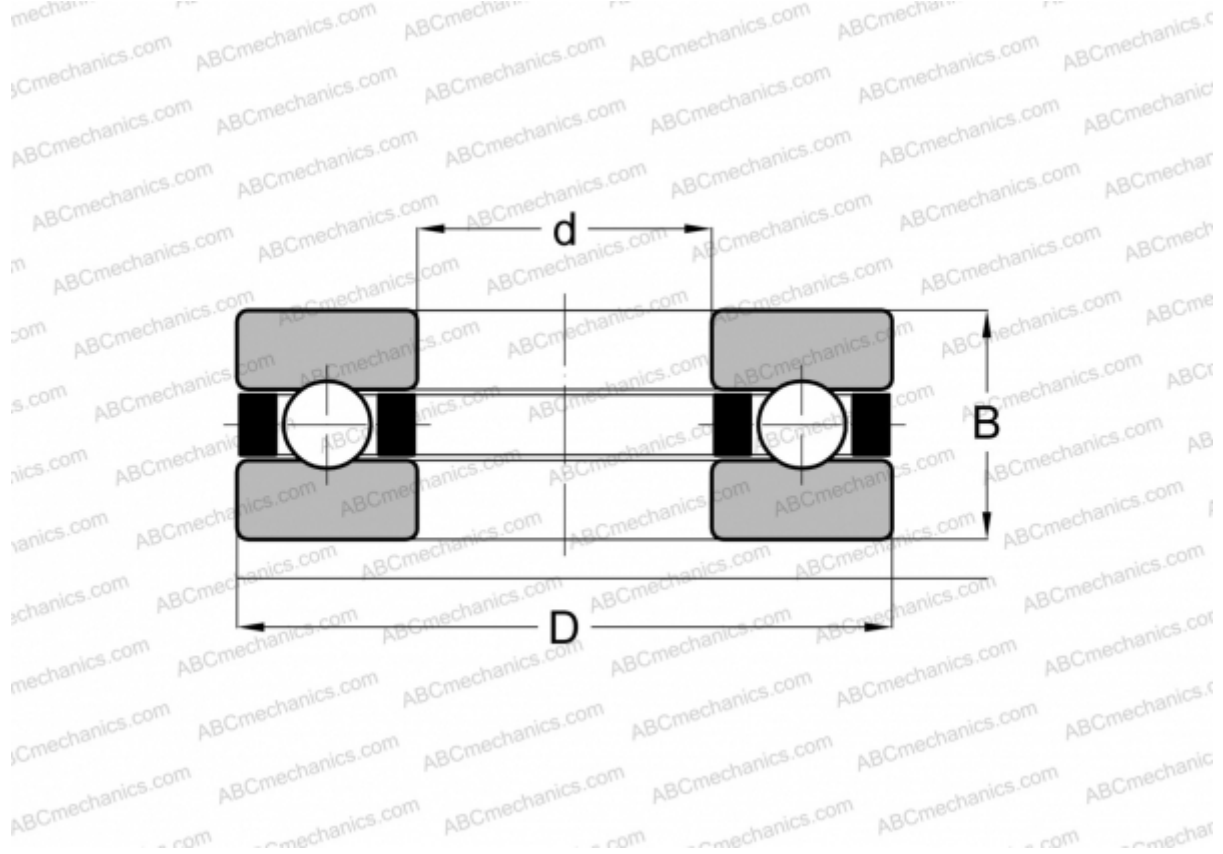

## F10-18M ABC

Thrust ball bearings

TYPE: Ball bearings, Thrust ball bearing, Single direction, Separable, miniature

### Technical specification

#### DIMENSIONS, MM

d	10,000
D	18,000
B	5,500

**WEIGHT, KG** 0,012

**MANUFACTURER** [ABC](#)