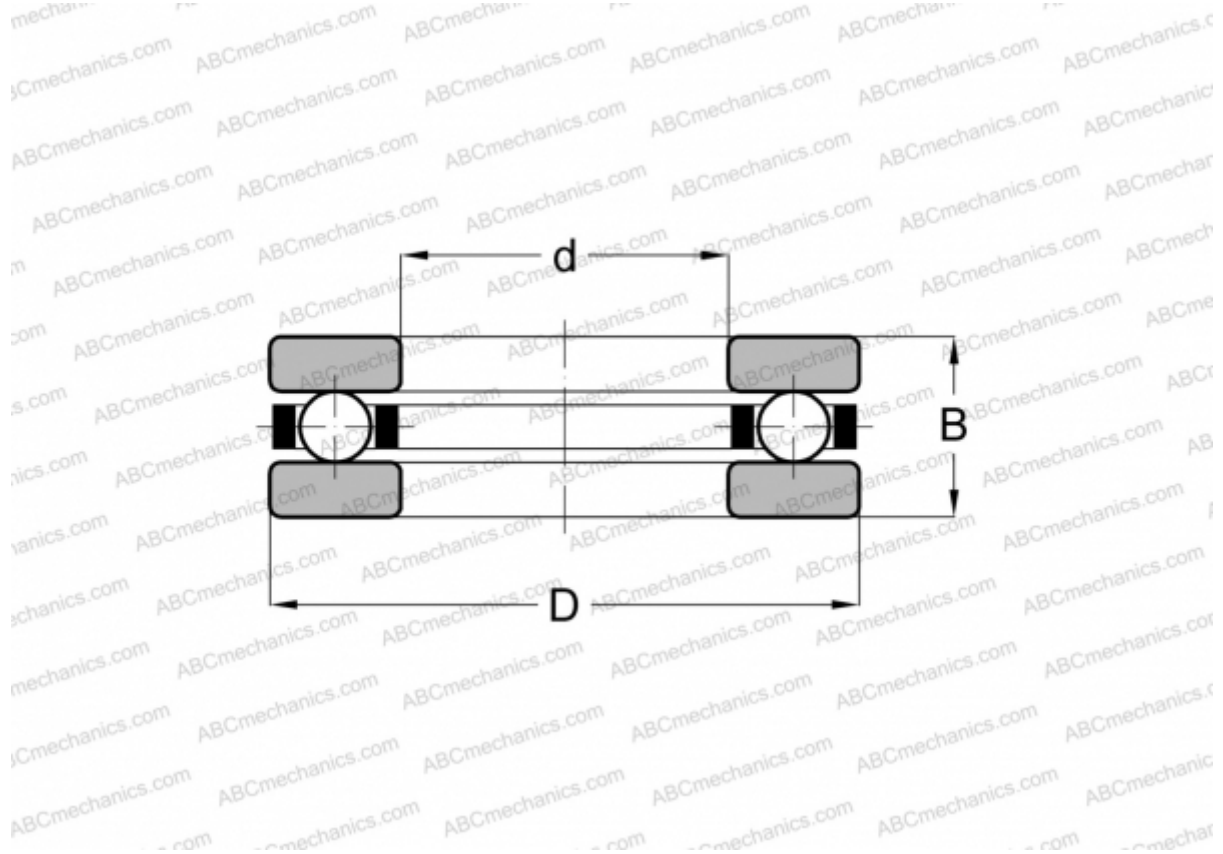

F2-6 ABC

Thrust ball bearings

TYPE: Ball bearings, Thrust ball bearing, Single direction, Separable, miniature, without raceway

Technical specification

DIMENSIONS, MM

d	2,000
D	6,000
B	3,000

WEIGHT, KG 0,001