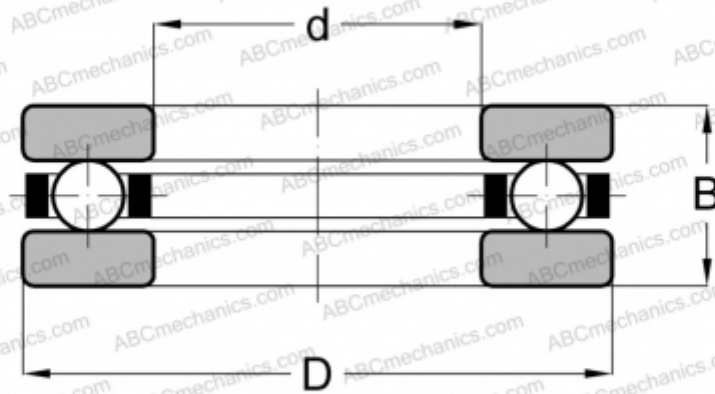

## F2x-7 ABC

Thrust ball bearings

TYPE: Ball bearings, Thrust ball bearing, Single direction, Separable, miniature, without raceway

### Technical specification

#### DIMENSIONS, MM

d	2,000
D	7,000
B	3,500

**WEIGHT, KG** 0,001

**MANUFACTURER** [ABC](#)