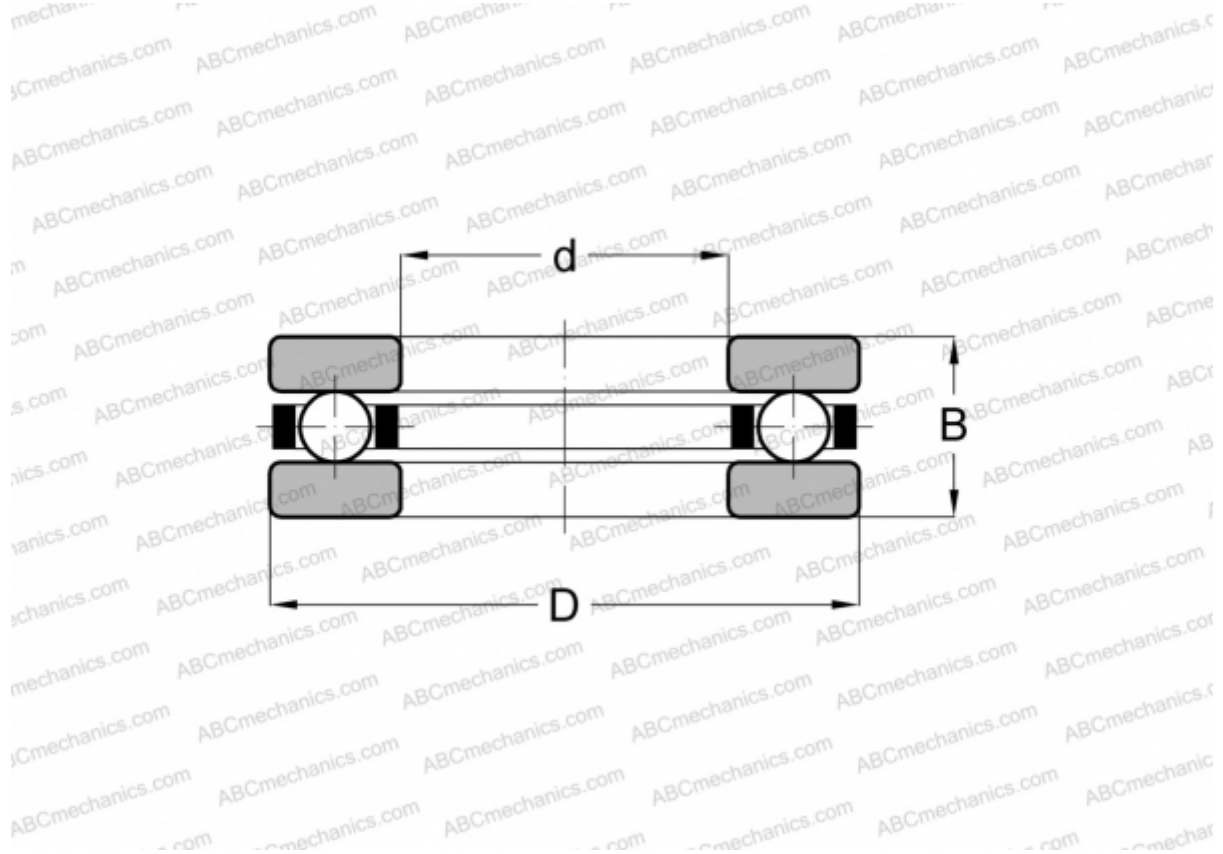

F3-8 ABC

Thrust ball bearings

TYPE: Ball bearings, Thrust ball bearing, Single direction, Separable, miniature, without raceway

Technical specification

DIMENSIONS, MM

d	3,000
D	8,000
B	3,000

WEIGHT, KG 0,001