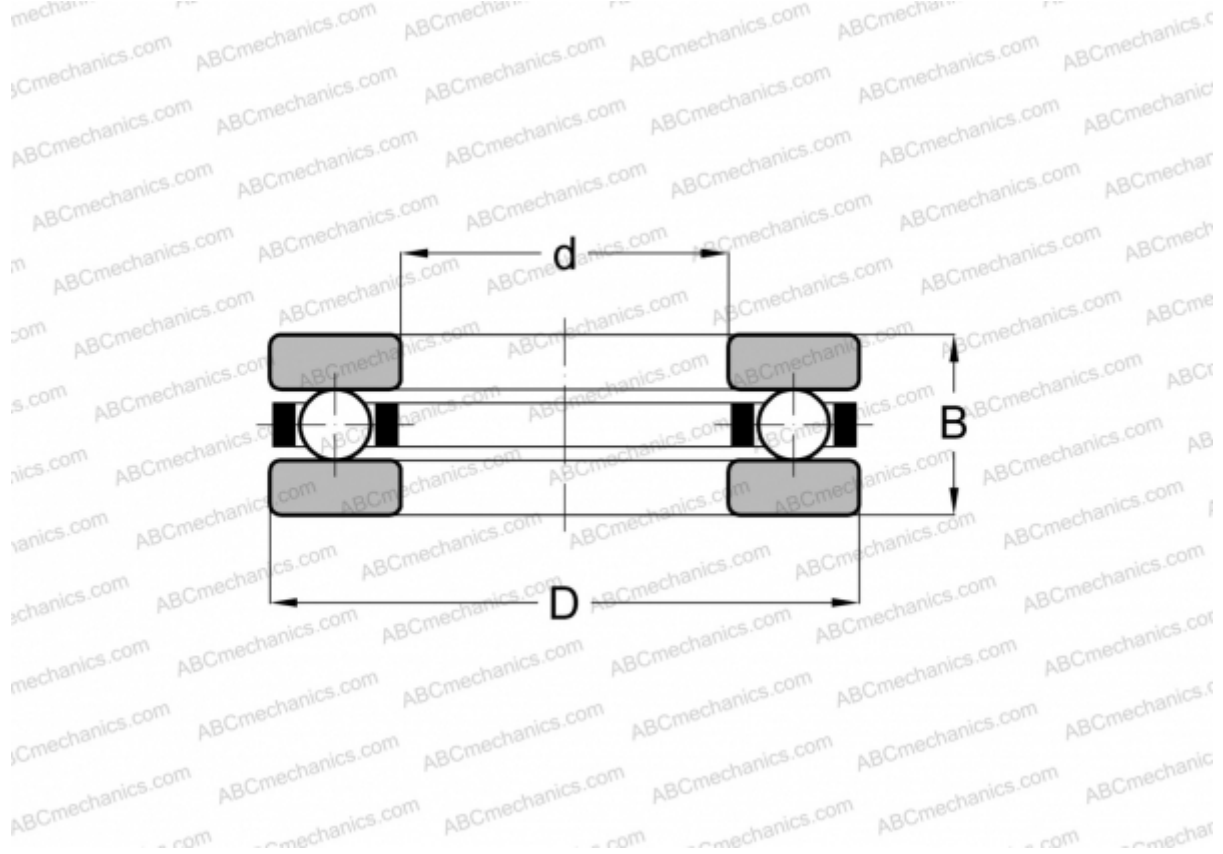

F4-9 ABC

Thrust ball bearings

TYPE: Ball bearings, Thrust ball bearing, Single direction, Separable, miniature, without raceway

Technical specification

DIMENSIONS, MM

| | |
|---|-------|
| d | 4,000 |
| D | 9,000 |
| B | 4,000 |