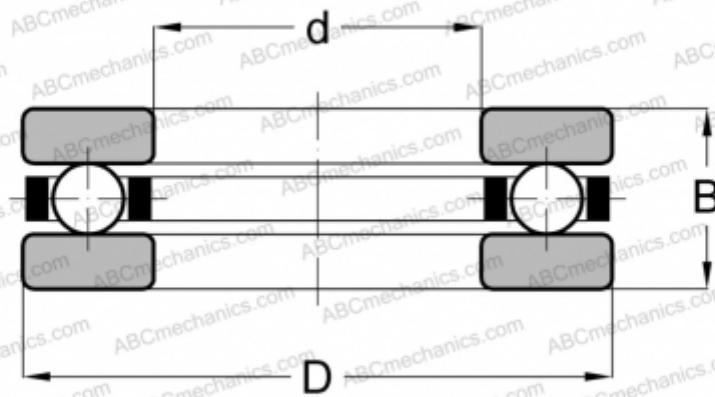

F4-10 ABC

Thrust ball bearings

TYPE: Ball bearings, Thrust ball bearing, Single direction, Separable, miniature, without raceway

Technical specification

DIMENSIONS, MM

d	4,000
D	10,000
B	4,500

WEIGHT, KG 0,001