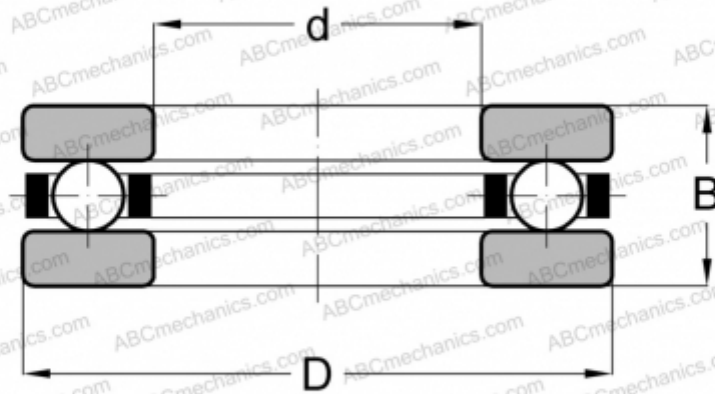

## F5-11 ABC

Thrust ball bearings

TYPE: Ball bearings, Thrust ball bearing, Single direction, Separable, miniature, without raceway

### Technical specification

#### DIMENSIONS, MM

d	5,000
D	11,000
B	4,500

**WEIGHT, KG** 0,001

**MANUFACTURER** [ABC](#)