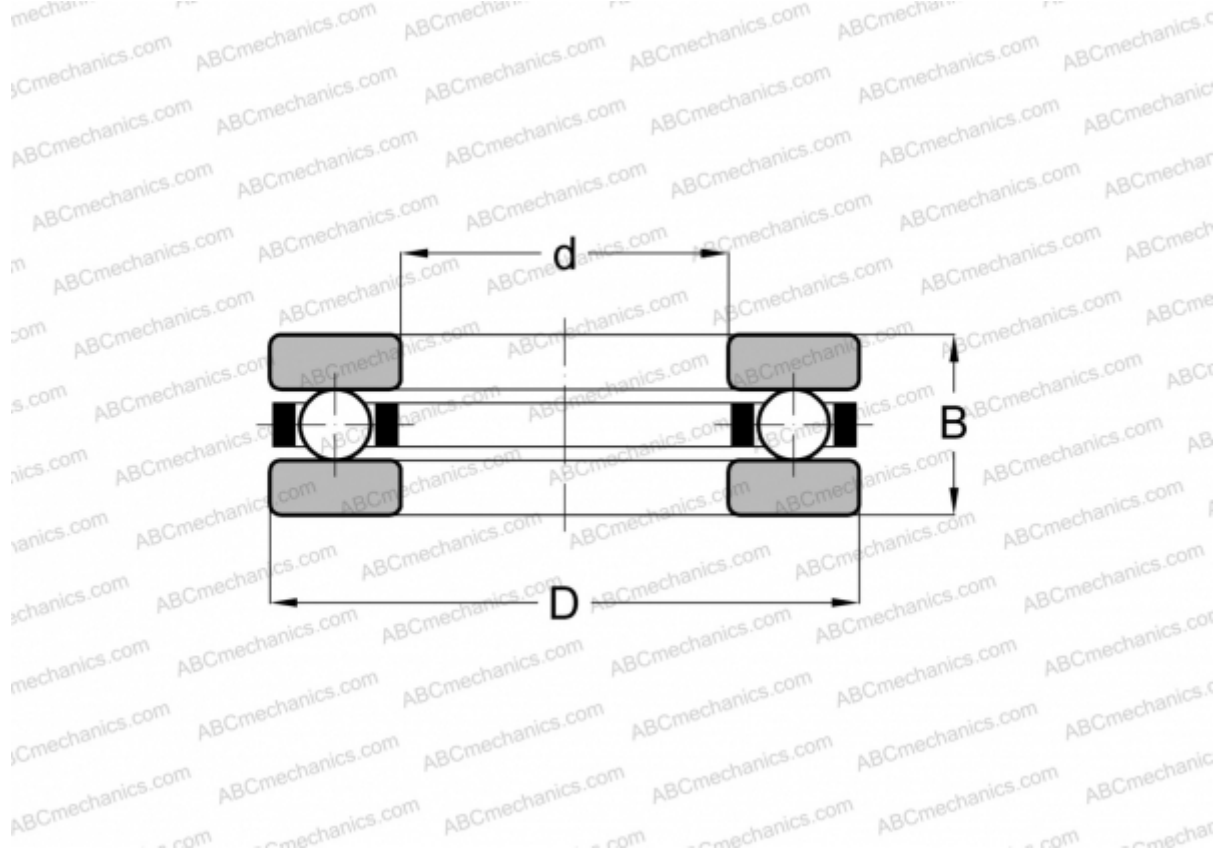

## F6-12 ABC

Thrust ball bearings

TYPE: Ball bearings, Thrust ball bearing, Single direction, Separable, miniature, without raceway

#### DIMENSIONS, MM

d	6,000
D	12,000
B	4,500

**WEIGHT, KG** 0,003

**MANUFACTURER** [ABC](#)