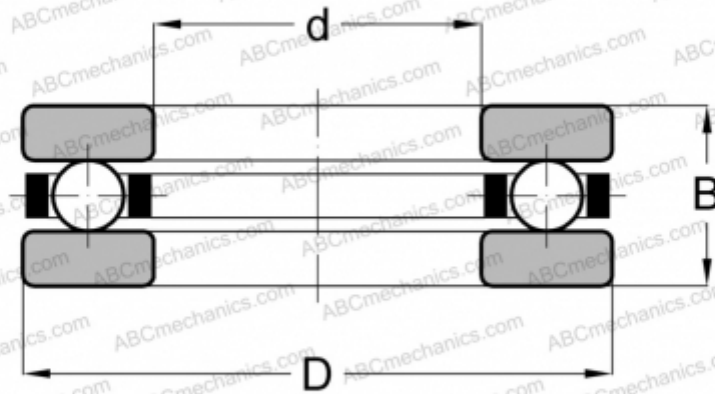

F7-15 ABC

Thrust ball bearings

TYPE: Ball bearings, Thrust ball bearing, Single direction, Separable, miniature, without raceway

Technical specification

DIMENSIONS, MM

d	7,000
D	15,000
B	5,000

WEIGHT, KG 0,004