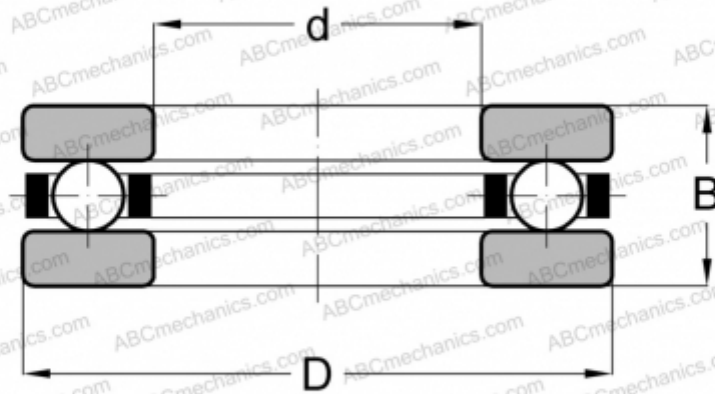

F8-16 ABC

Thrust ball bearings

TYPE: Ball bearings, Thrust ball bearing, Single direction, Separable, miniature, without raceway

Technical specification

DIMENSIONS, MM

d	8,000
D	16,000
B	5,000

WEIGHT, KG 0,004