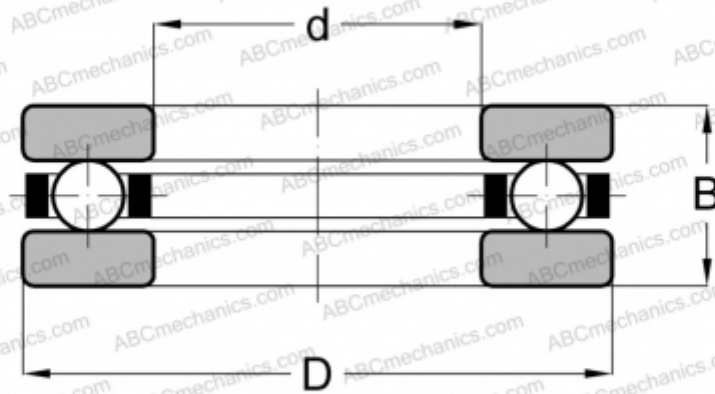

## F9-17 ABC

Thrust ball bearings

TYPE: Ball bearings, Thrust ball bearing, Single direction, Separable, miniature, without raceway

### Technical specification

#### DIMENSIONS, MM

d	9,000
D	17,000
B	5,000

**WEIGHT, KG** 0,009

**MANUFACTURER** [ABC](#)