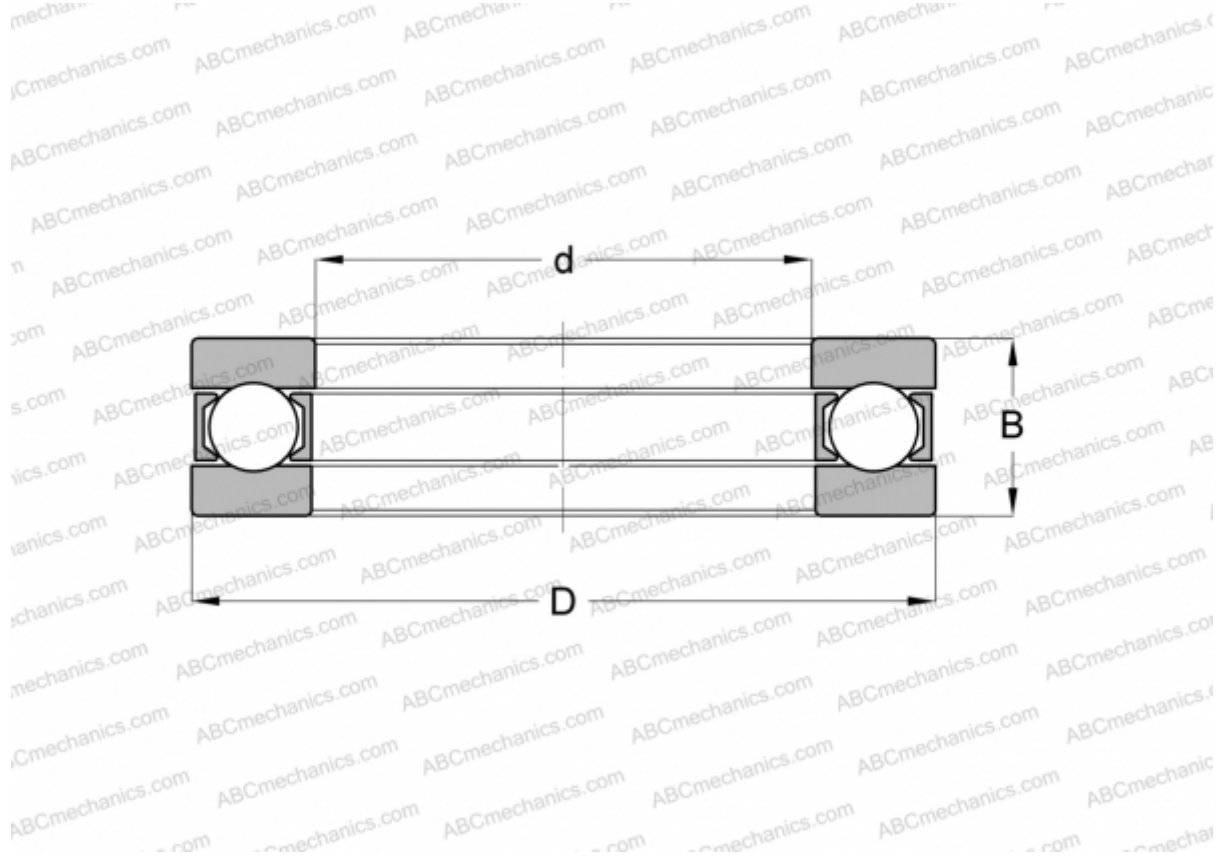

2900 SKF

Thrust ball bearings

TYPE: Ball bearings, Thrust ball bearing, Single direction, Separable, series 9/10/29/39

Technical specification

DIMENSIONS, MM

d	10,000
D	26,000
D1	10,200
D2	26,000
B	12,000

WEIGHT, KG 0,032