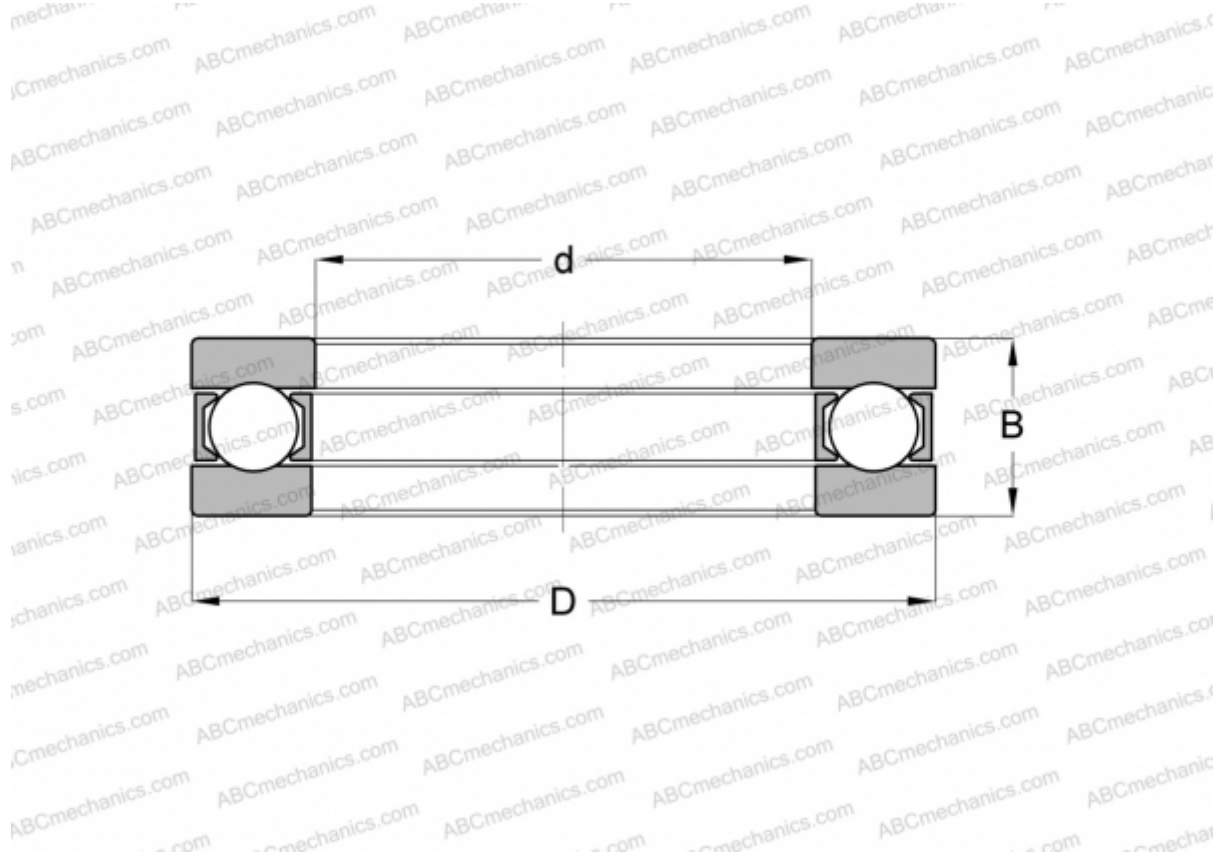

2901 INA

Thrust ball bearings

TYPE: Ball bearings, Thrust ball bearing, Single direction, Separable, series 9/10/29/39

Technical specification

DIMENSIONS, MM

d	12,000
D	28,000
D1	12,200
D2	28,000
B	12,000

WEIGHT, KG 0,036