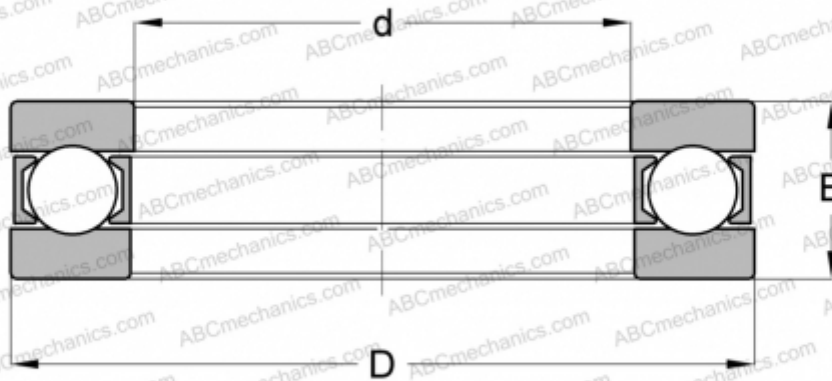

2901 SKF

Thrust ball bearings

TYPE: Ball bearings, Thrust ball bearing, Single direction, Separable, series 9/10/29/39

Technical specification

DIMENSIONS, MM

d	12,000
D	28,000
D1	12,200
D2	28,000
B	12,000

WEIGHT, KG 0,036