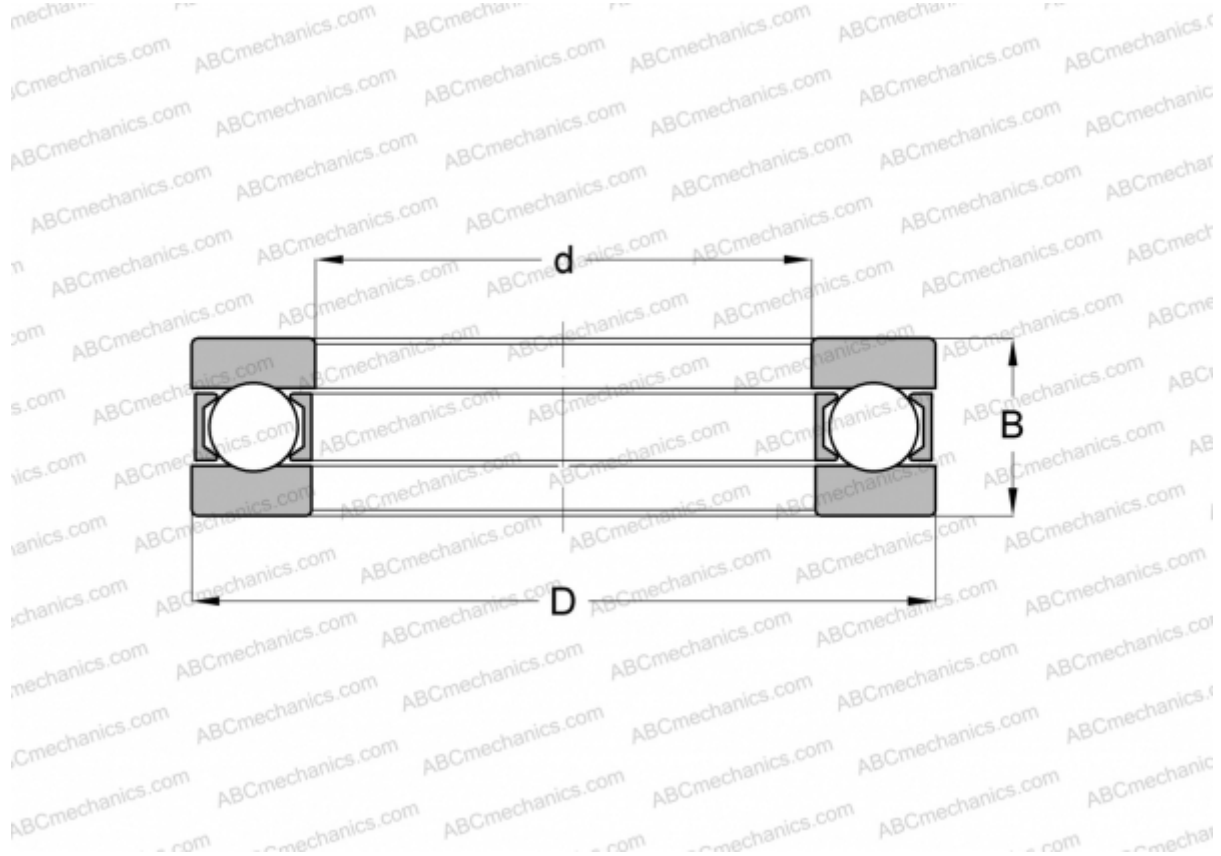

2905 SKF

Thrust ball bearings

TYPE: Ball bearings, Thrust ball bearing, Single direction, Separable, series 9/10/29/39

Technical specification

DIMENSIONS, MM

d	25,000
D	45,000
D1	25,200
D2	45,000
B	14,000

WEIGHT, KG 0,100