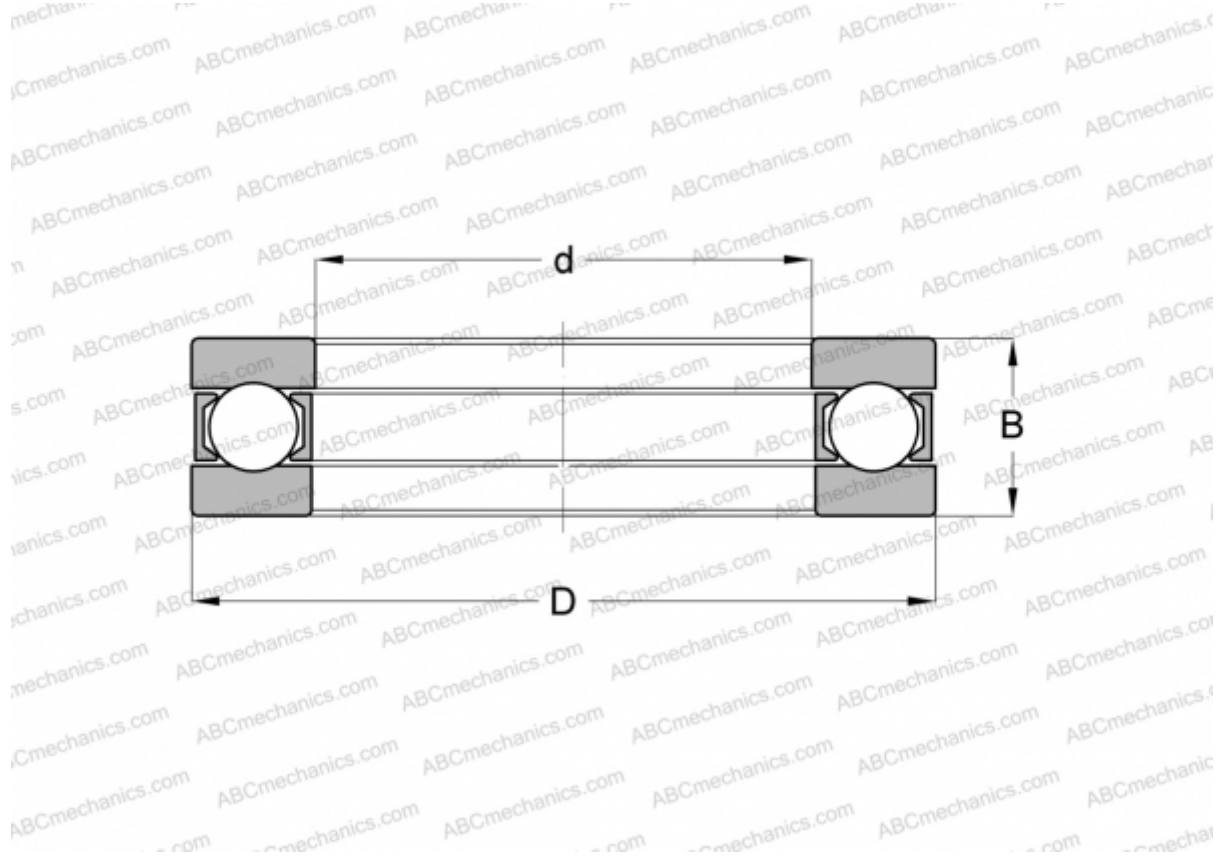

2906 SKF

Thrust ball bearings

TYPE: Ball bearings, Thrust ball bearing, Single direction, Separable, series 9/10/29/39

Technical specification

DIMENSIONS, MM

d	30,000
D	50,000
D1	30,200
D2	50,000
B	14,000

WEIGHT, KG 0,113