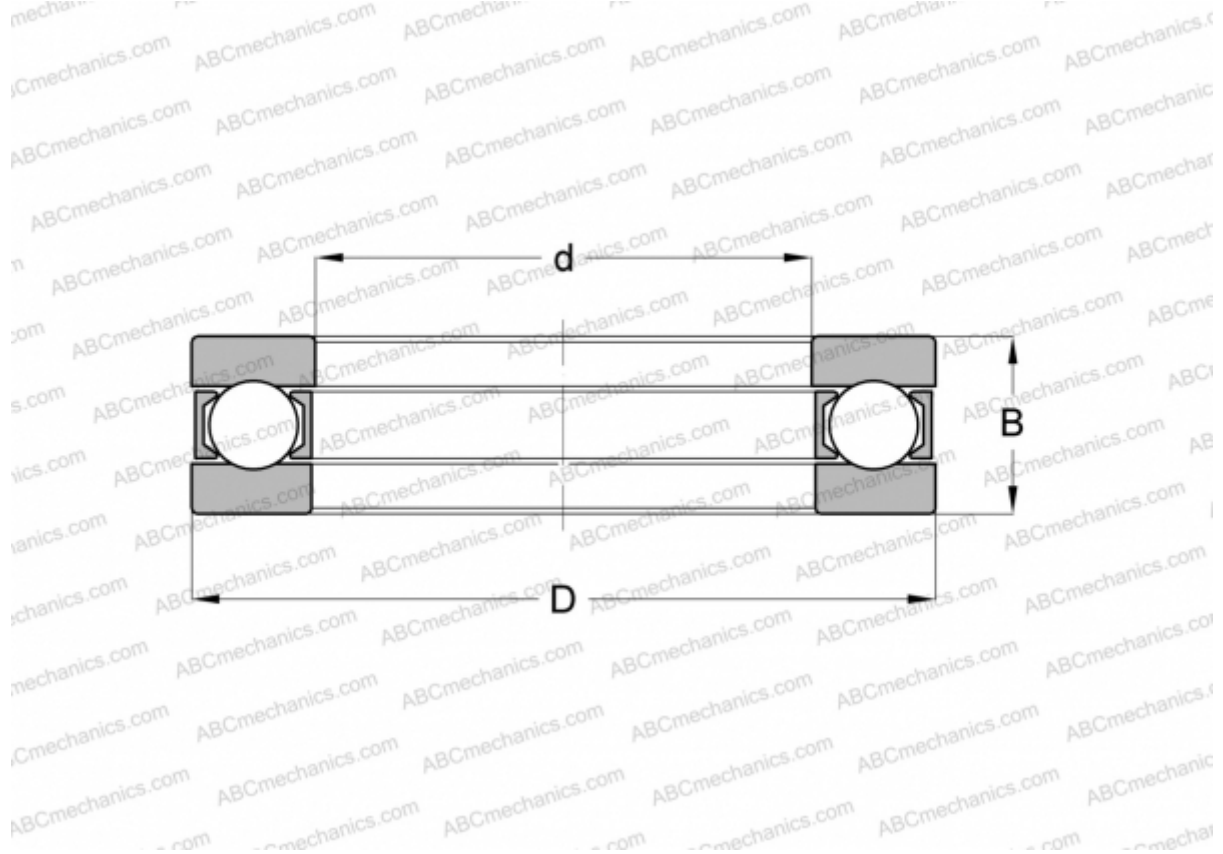

## 2915 SKF

Thrust ball bearings

TYPE: Ball bearings, Thrust ball bearing, Single direction, Separable, series 9/10/29/39

### Technical specification

#### DIMENSIONS, MM

d	75,000
D	100,000
D1	75,200
D2	100,000
B	20,000

**WEIGHT, KG** 0,426

**MANUFACTURER** [SKF](#)