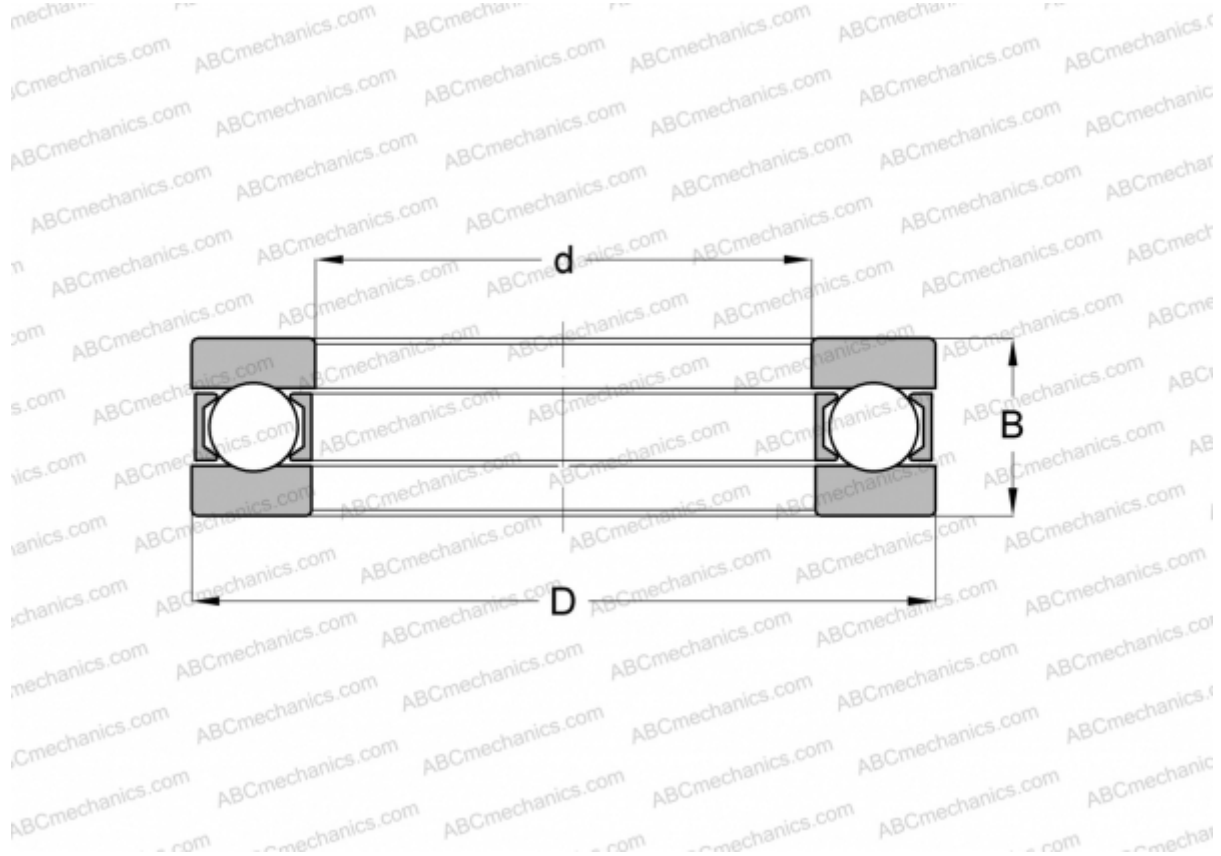

2917 SKF

Thrust ball bearings

TYPE: Ball bearings, Thrust ball bearing, Single direction, Separable, series 9/10/29/39

Technical specification

DIMENSIONS, MM

| | |
|----|---------|
| d | 85,000 |
| D | 115,000 |
| D1 | 85,200 |
| D2 | 115,000 |
| B | 22,000 |

WEIGHT, KG 0,703

MANUFACTURER [SKF](#)

INTERCHANGE

| | |
|-----|----------------------|
| INA | 2917 |
| MRC | 2917 |