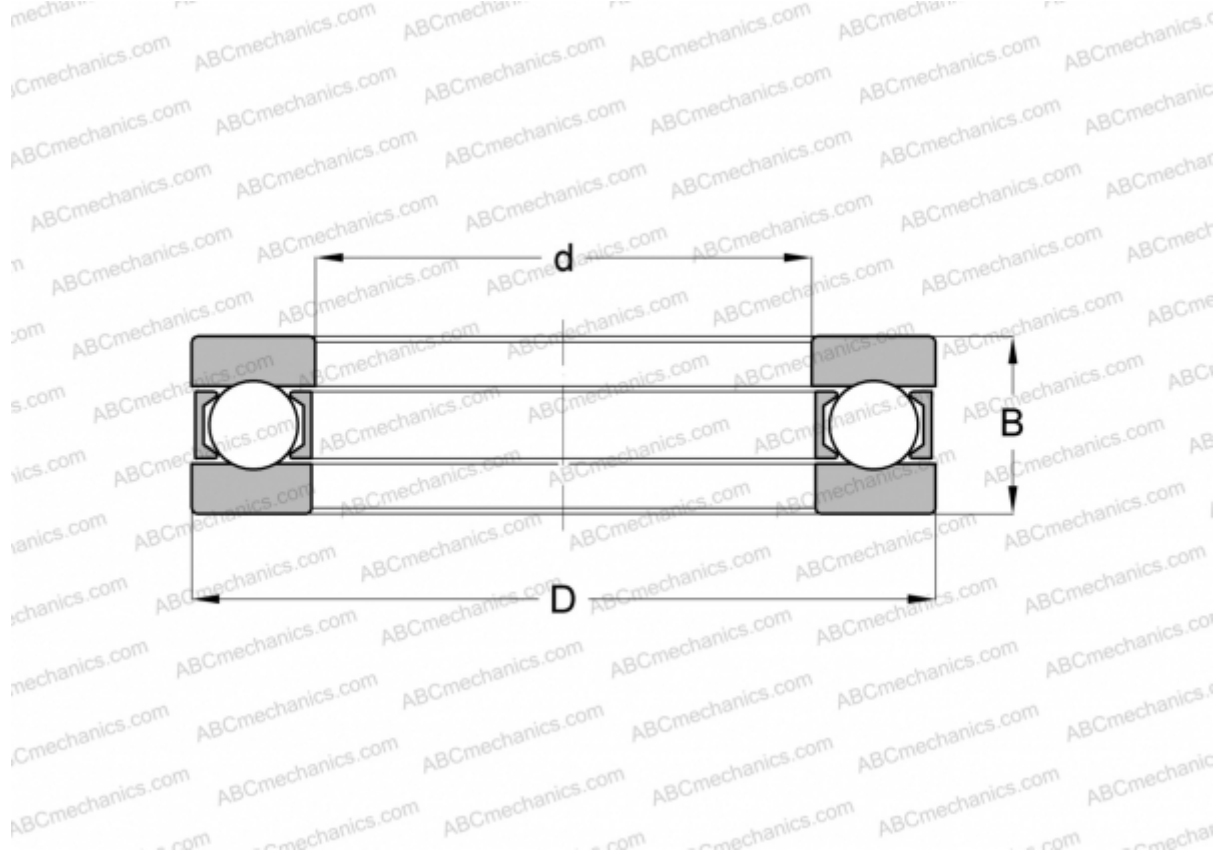

## 2918 SKF

Thrust ball bearings

TYPE: Ball bearings, Thrust ball bearing, Single direction, Separable, series 9/10/29/39

### Technical specification

#### DIMENSIONS, MM

d	90,000
D	120,000
D1	90,200
D2	120,000
B	22,000

**WEIGHT, KG** 0,739

**MANUFACTURER** [SKF](#)