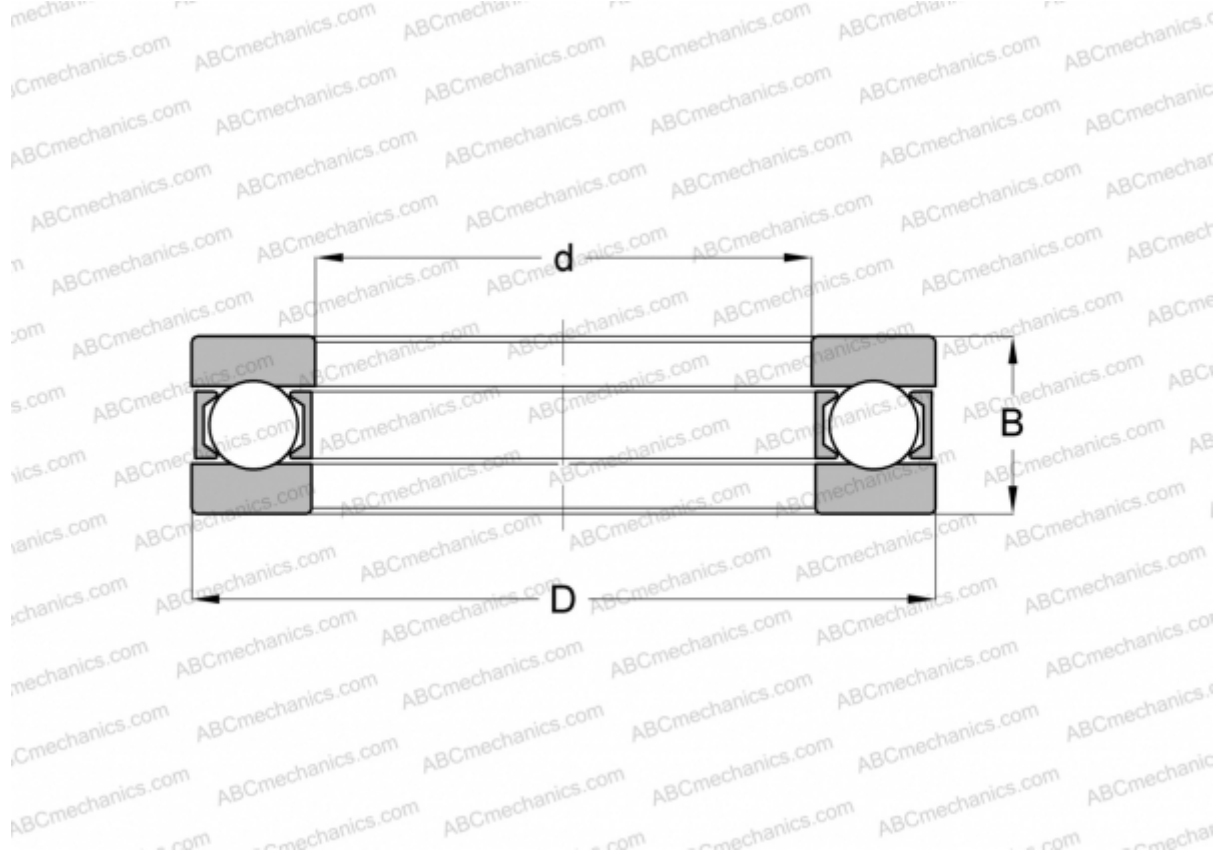

2921 SKF

Thrust ball bearings

TYPE: Ball bearings, Thrust ball bearing, Single direction, Separable, series 9/10/29/39

Technical specification

DIMENSIONS, MM

d	105,000
D	140,000
D1	105,200
D2	140,000
B	25,000

WEIGHT, KG 0,975

MANUFACTURER [SKF](#)

INTERCHANGE

INA	2921
MRC	2921