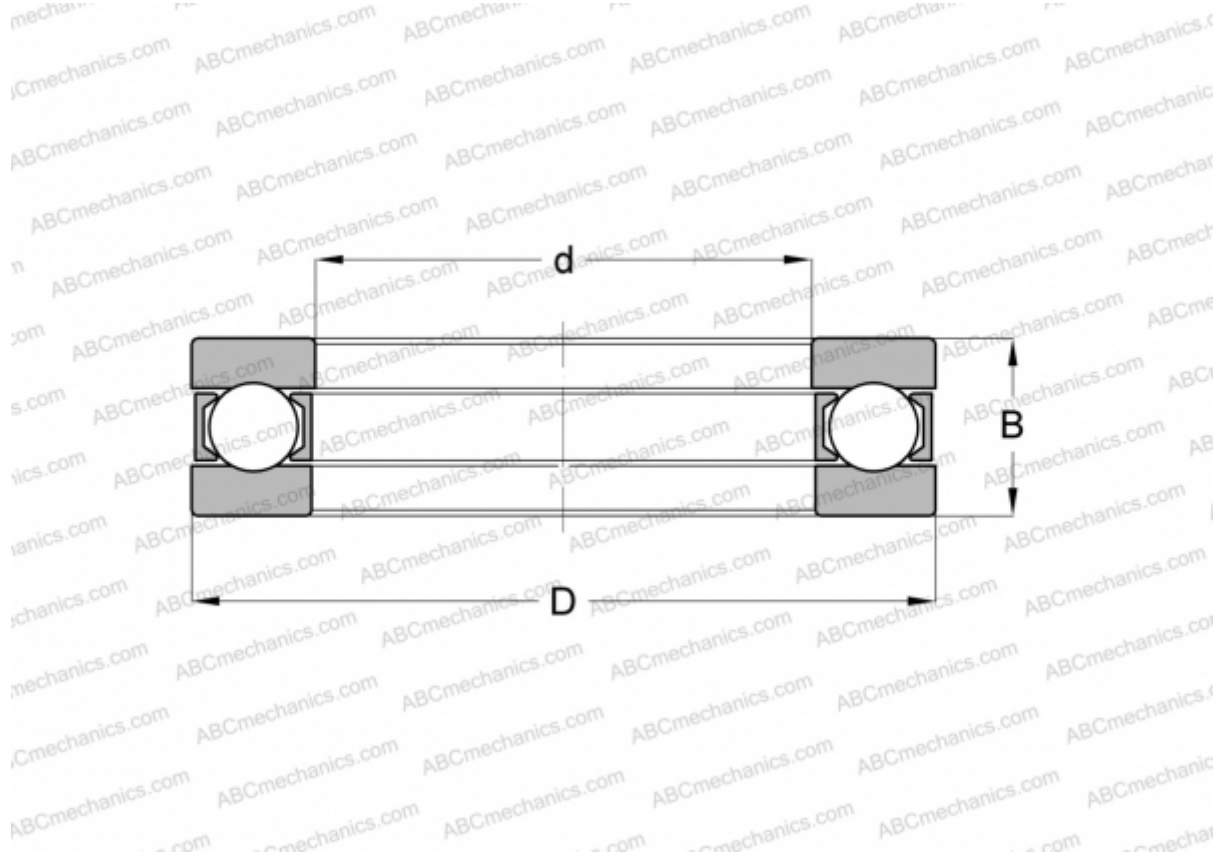

3907 INA

Thrust ball bearings

TYPE: Ball bearings, Thrust ball bearing, Single direction, Separable, series 9/10/29/39

Technical specification

DIMENSIONS, MM

d	35,000
D	68,000
D1	35,200
D2	68,000
B	22,000

WEIGHT, KG 0,399