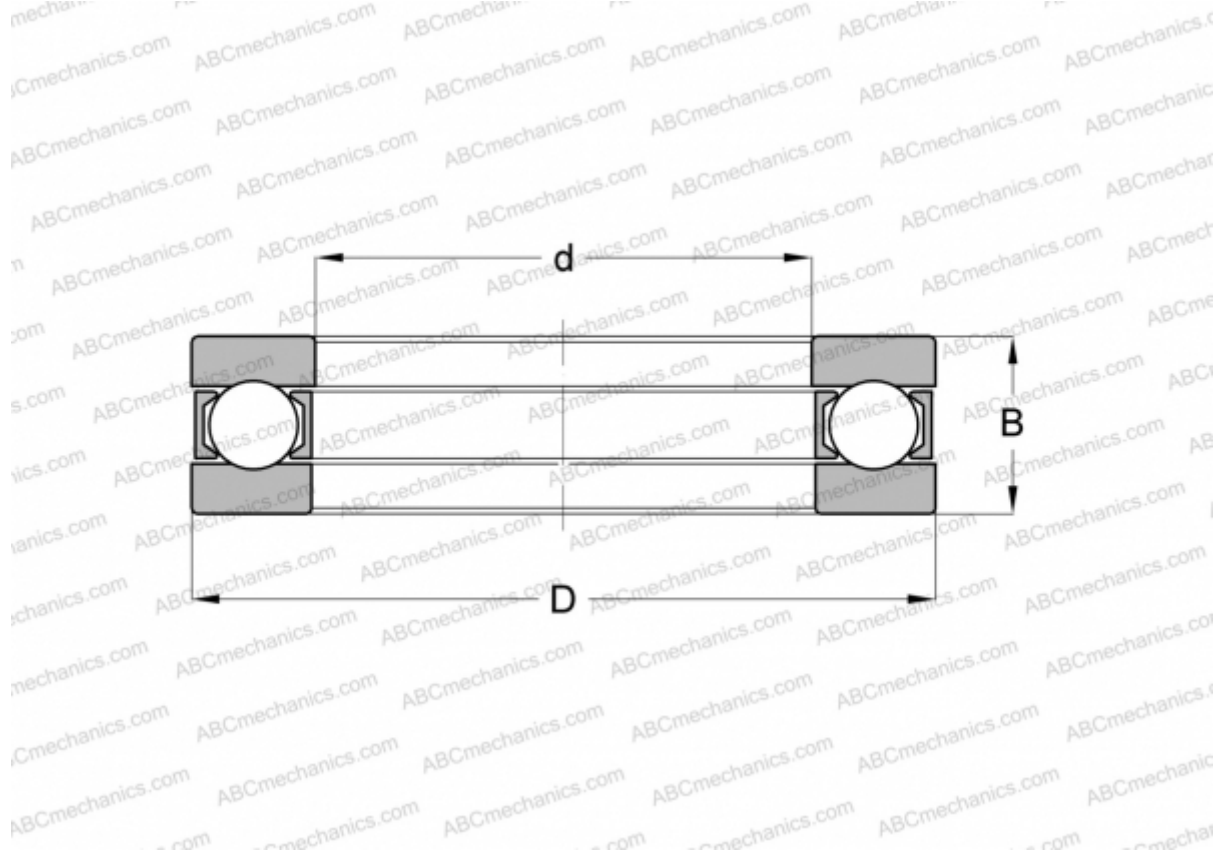

## 3907 SKF

Thrust ball bearings

TYPE: Ball bearings, Thrust ball bearing, Single direction, Separable, series 9/10/29/39

### Technical specification

#### DIMENSIONS, MM

d	35,000
D	68,000
D1	35,200
D2	68,000
B	22,000

**WEIGHT, KG** 0,399

**MANUFACTURER** [SKF](#)