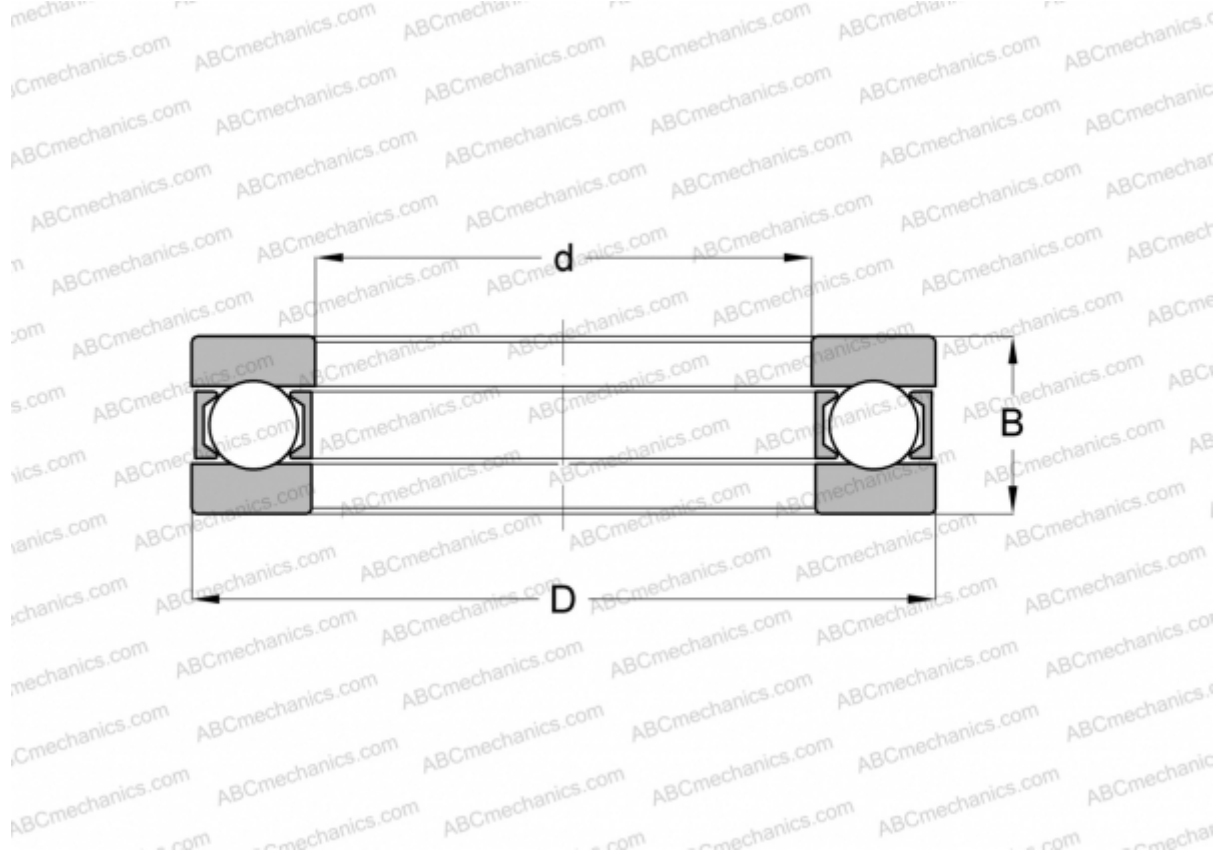

## 3913 INA

Thrust ball bearings

TYPE: Ball bearings, Thrust ball bearing, Single direction, Separable, series 9/10/29/39

### Technical specification

#### DIMENSIONS, MM

d	65,000
D	112,000
D1	65,200
D2	112,000
B	36,000

**WEIGHT, KG** 1,588

**MANUFACTURER** [INA](#)