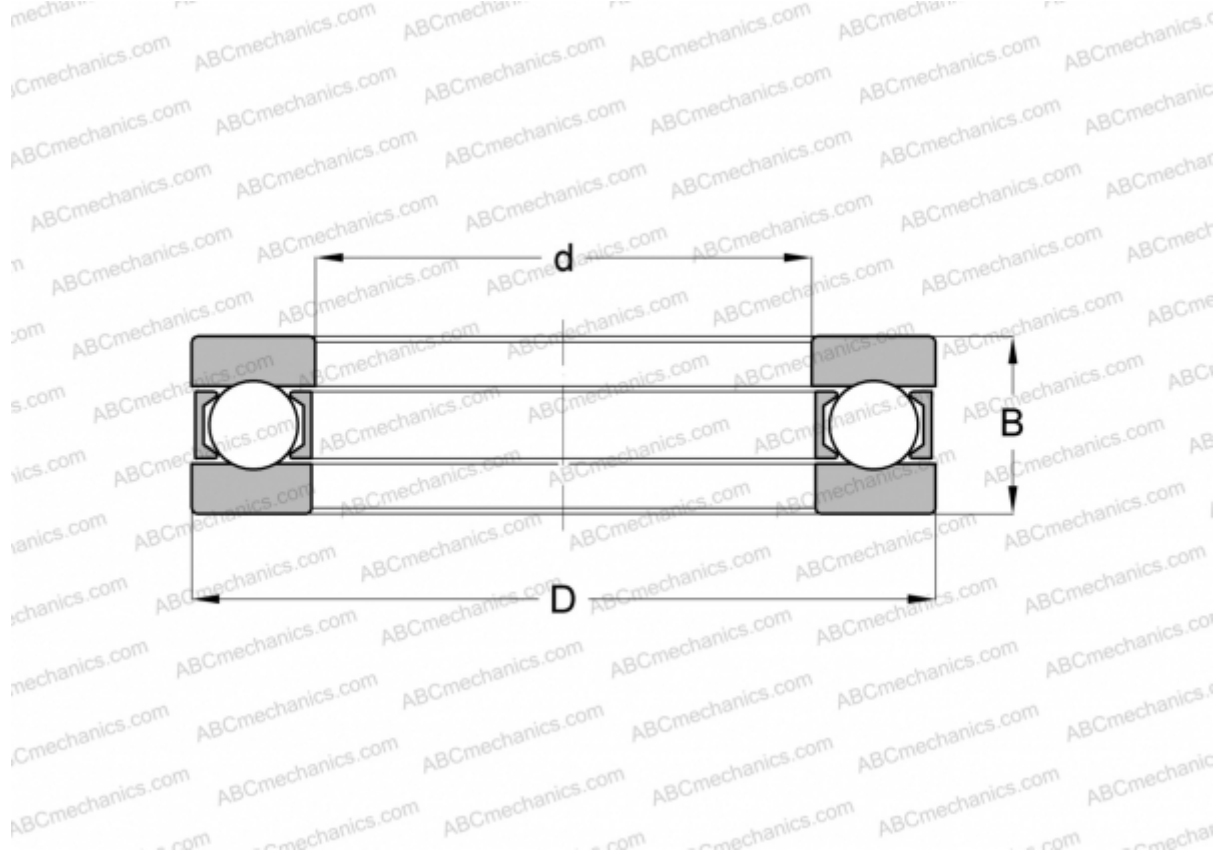

## 3913 SKF

Thrust ball bearings

TYPE: Ball bearings, Thrust ball bearing, Single direction, Separable, series 9/10/29/39

### Technical specification

#### DIMENSIONS, MM

d	65,000
D	112,000
D1	65,200
D2	112,000
B	36,000

**WEIGHT, KG** 1,588

**MANUFACTURER** [SKF](#)