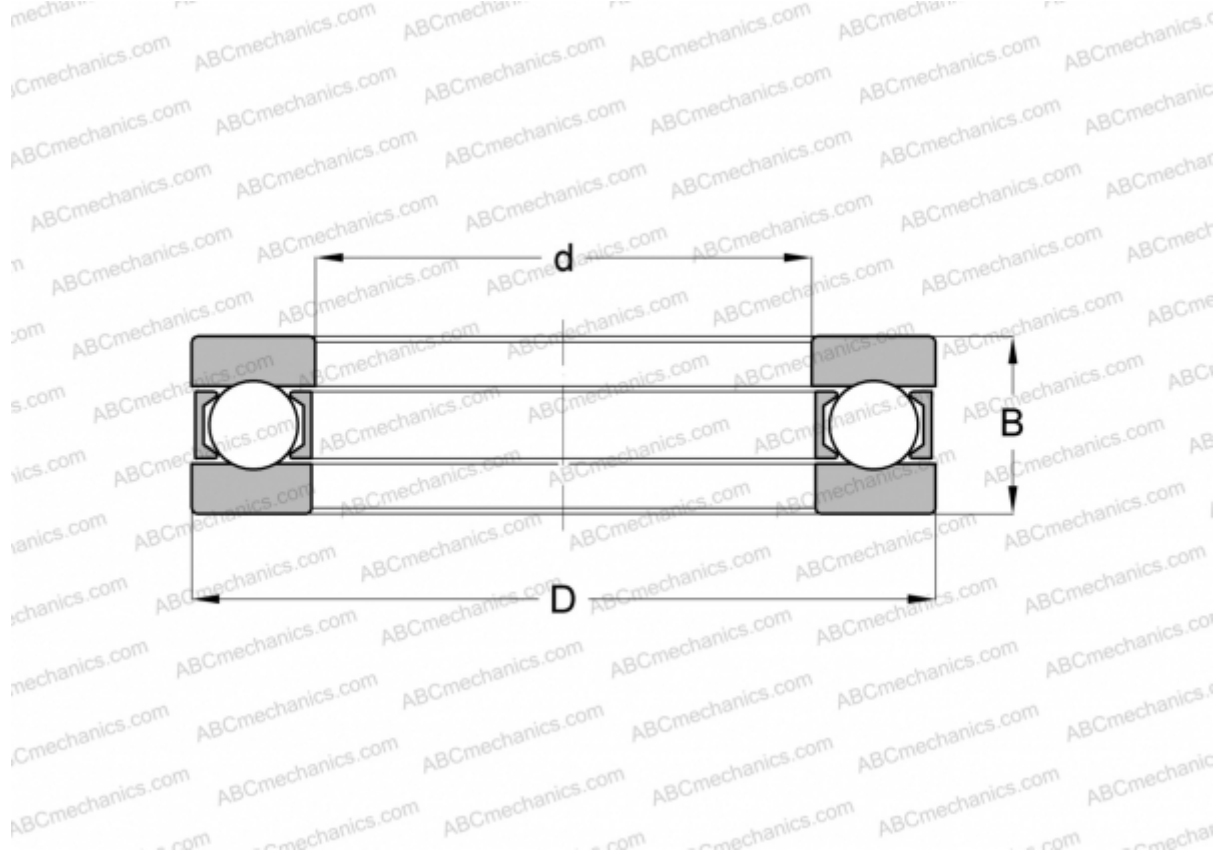

3914 INA

Thrust ball bearings

TYPE: Ball bearings, Thrust ball bearing, Single direction, Separable, series 9/10/29/39

Technical specification

DIMENSIONS, MM

d	70,000
D	120,000
D1	70,200
D2	120,000
B	38,000

WEIGHT, KG 1,928

MANUFACTURER [INA](#)

INTERCHANGE

SKF [3914](#)