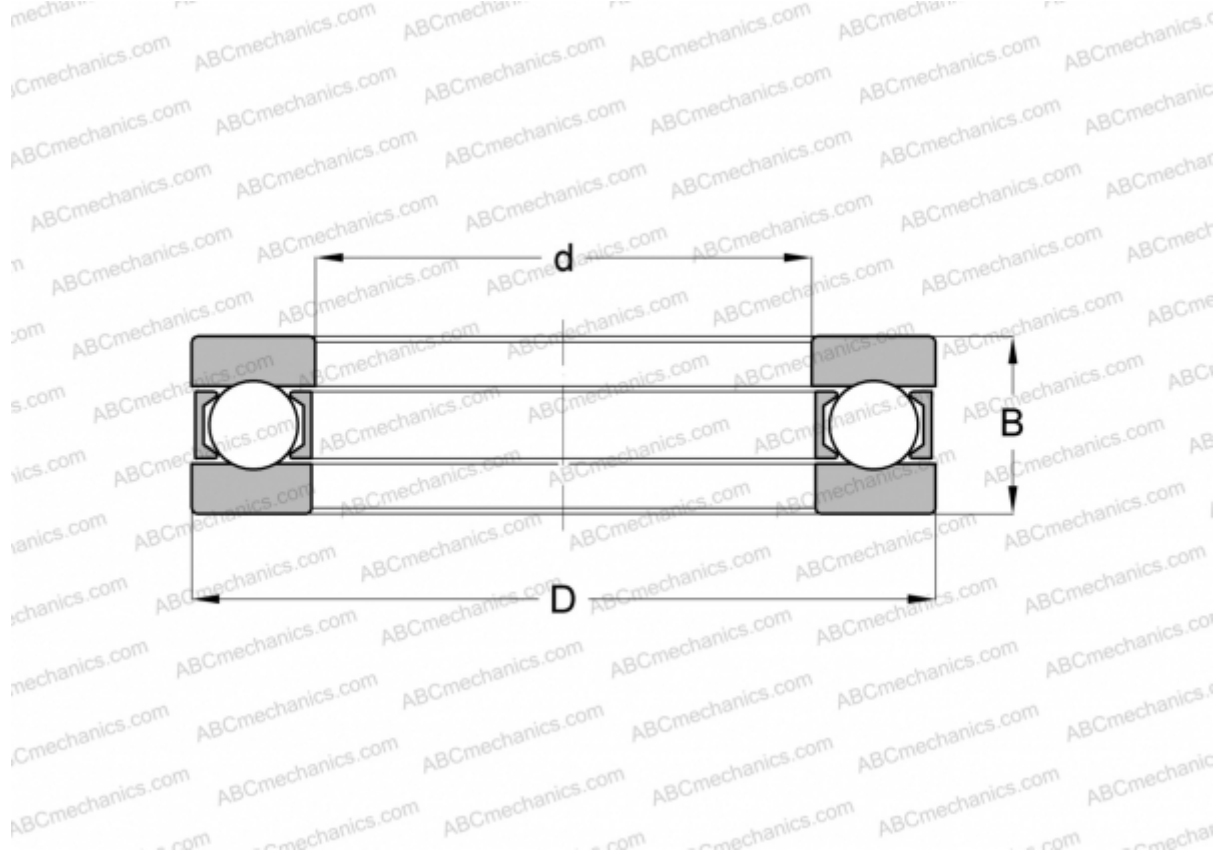

## 3914 SKF

Thrust ball bearings

TYPE: Ball bearings, Thrust ball bearing, Single direction, Separable, series 9/10/29/39

### Technical specification

#### DIMENSIONS, MM

d	70,000
D	120,000
D1	70,200
D2	120,000
B	38,000

**WEIGHT, KG** 1,928

**MANUFACTURER** [SKF](#)