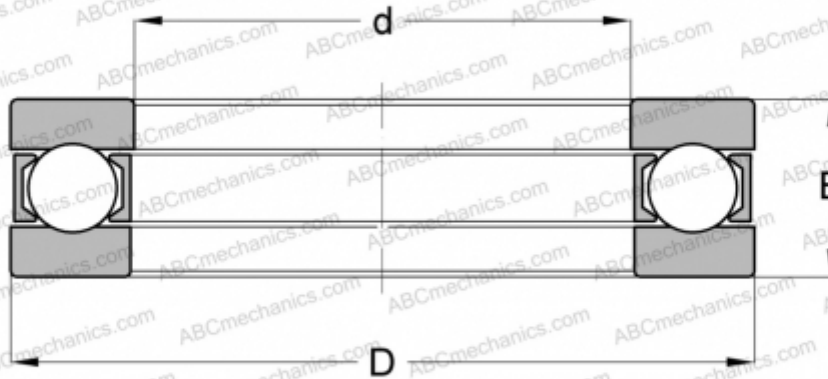

3915 SKF

Thrust ball bearings

TYPE: Ball bearings, Thrust ball bearing, Single direction, Separable, series 9/10/29/39

Technical specification

DIMENSIONS, MM

| | |
|----|---------|
| d | 75,000 |
| D | 128,000 |
| D1 | 75,200 |
| D2 | 128,000 |
| B | 41,000 |

WEIGHT, KG 2,223

MANUFACTURER [SKF](#)

INTERCHANGE

INA [3915](#)