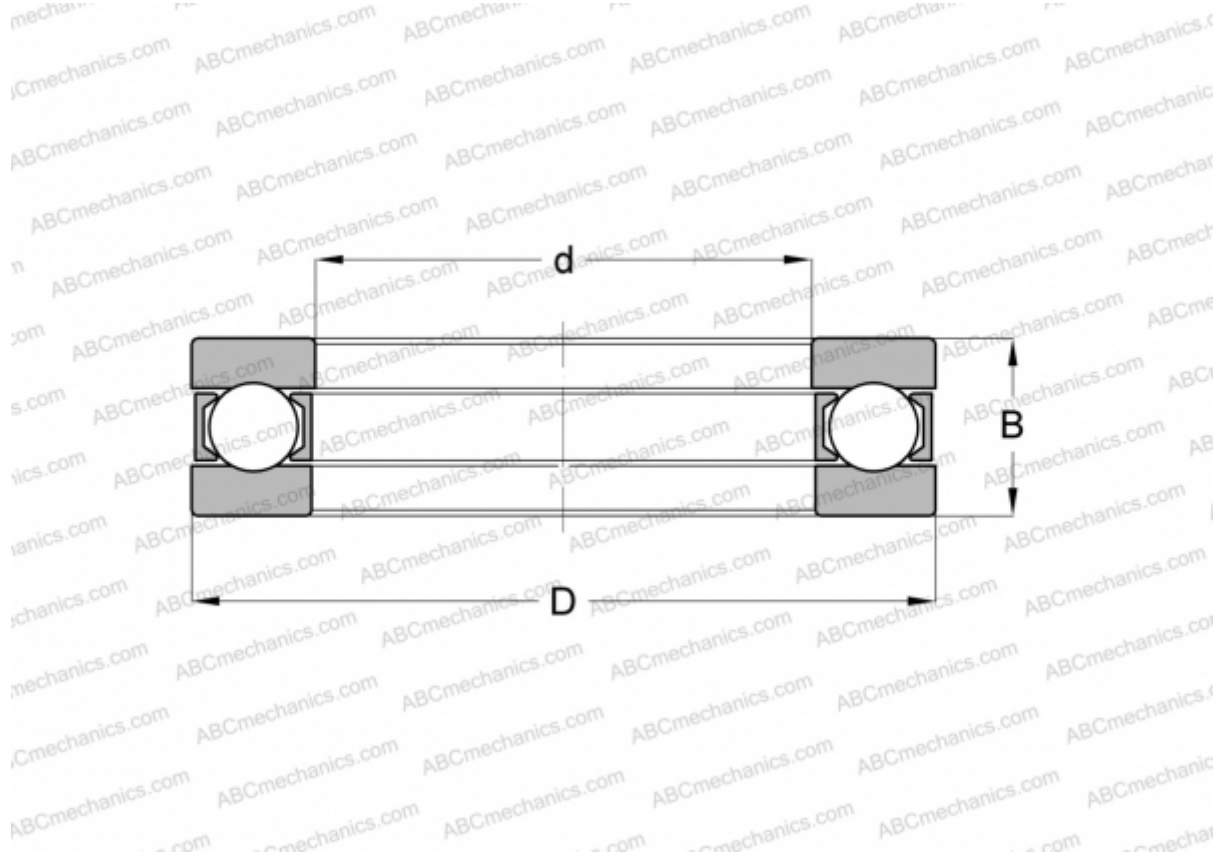

3916 SKF

Thrust ball bearings

TYPE: Ball bearings, Thrust ball bearing, Single direction, Separable, series 9/10/29/39

Technical specification

DIMENSIONS, MM

d	80,000
D	136,000
D1	80,200
D2	136,000
B	44,000

WEIGHT, KG 2,803

MANUFACTURER [SKF](#)

INTERCHANGE

INA	3916
-----	----------------------