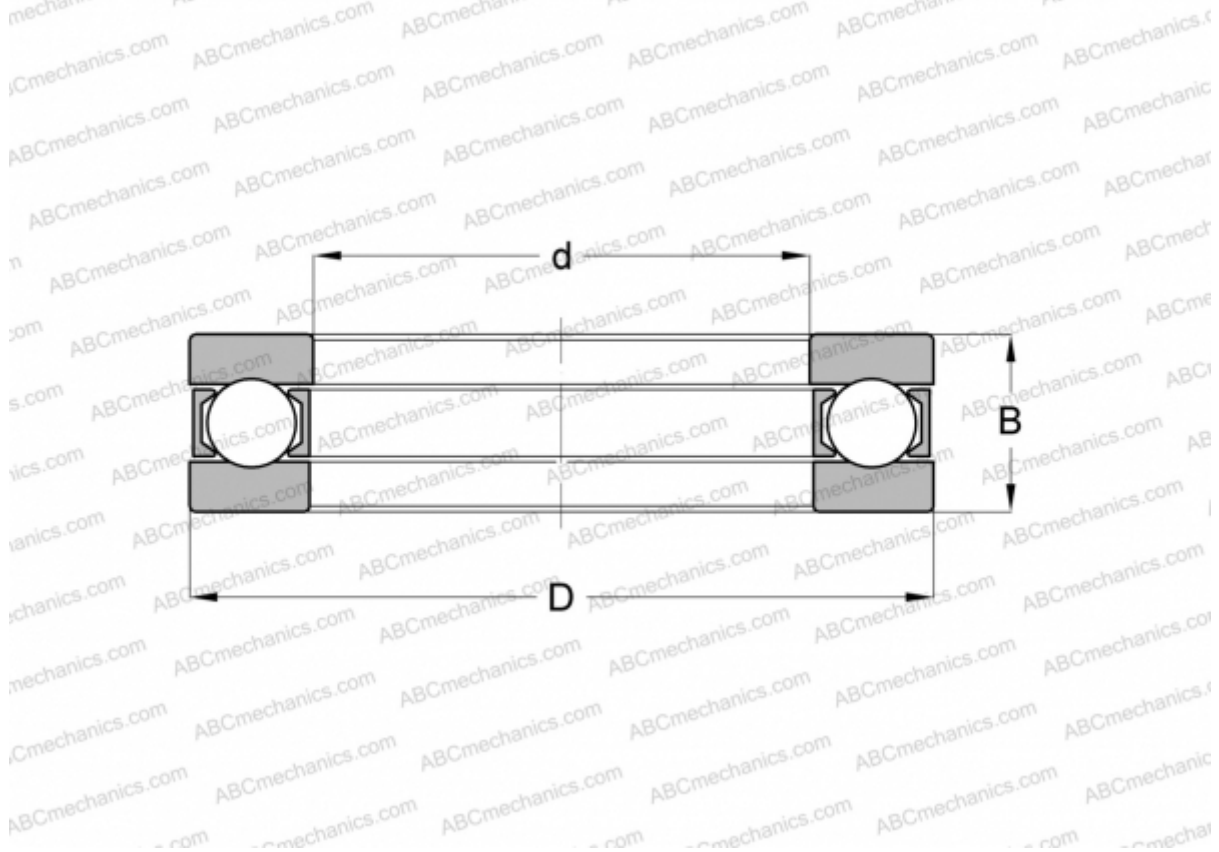

3917 SKF

Thrust ball bearings

TYPE: Ball bearings, Thrust ball bearing, Single direction, Separable, series 9/10/29/39

Technical specification

DIMENSIONS, MM

d	85,000
D	145,000
D1	85,200
D2	145,000
B	47,000

WEIGHT, KG 3,447

MANUFACTURER [SKF](#)

INTERCHANGE

INA [3917](#)