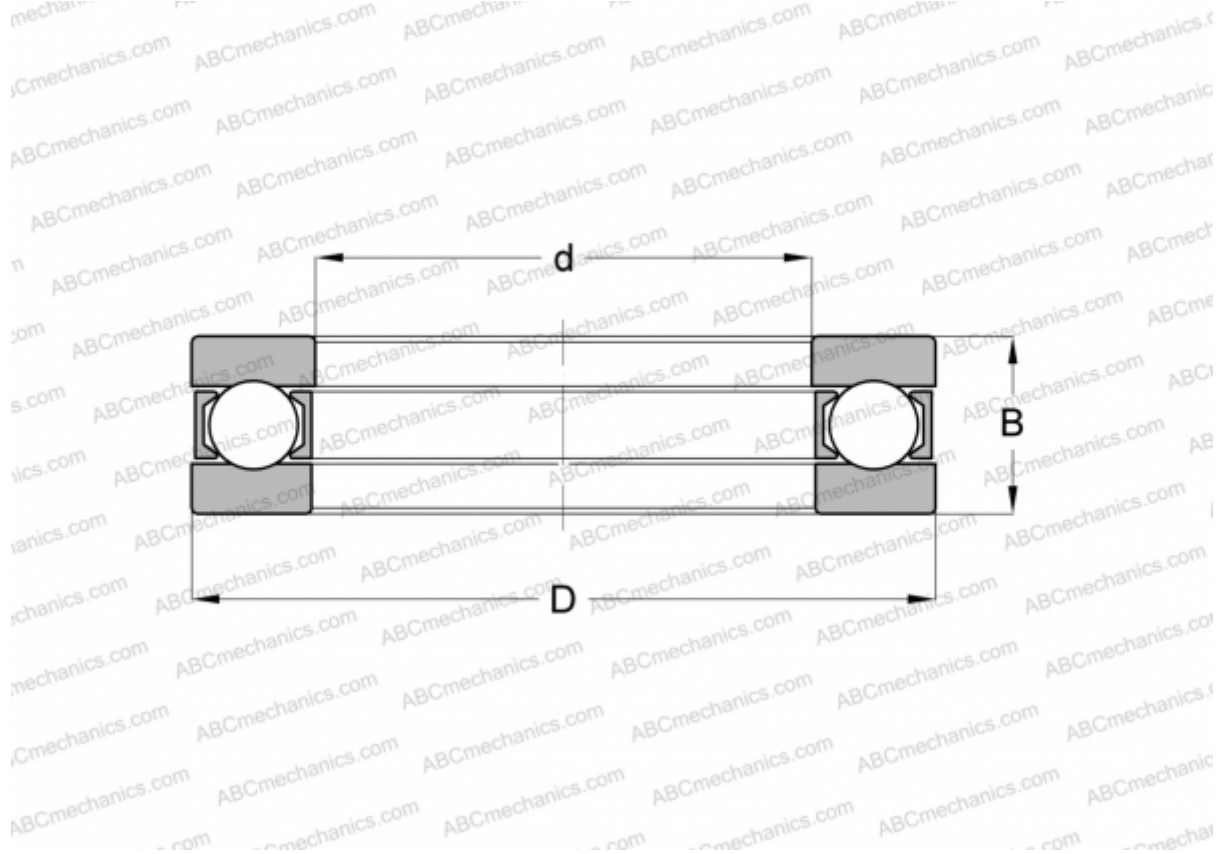

3918 SKF

Thrust ball bearings

TYPE: Ball bearings, Thrust ball bearing, Single direction, Separable, series 9/10/29/39

Technical specification

DIMENSIONS, MM

d	90,000
D	155,000
D1	90,200
D2	155,000
B	50,000

WEIGHT, KG 4,255

MANUFACTURER [SKF](#)

INTERCHANGE

INA	3918
-----	----------------------