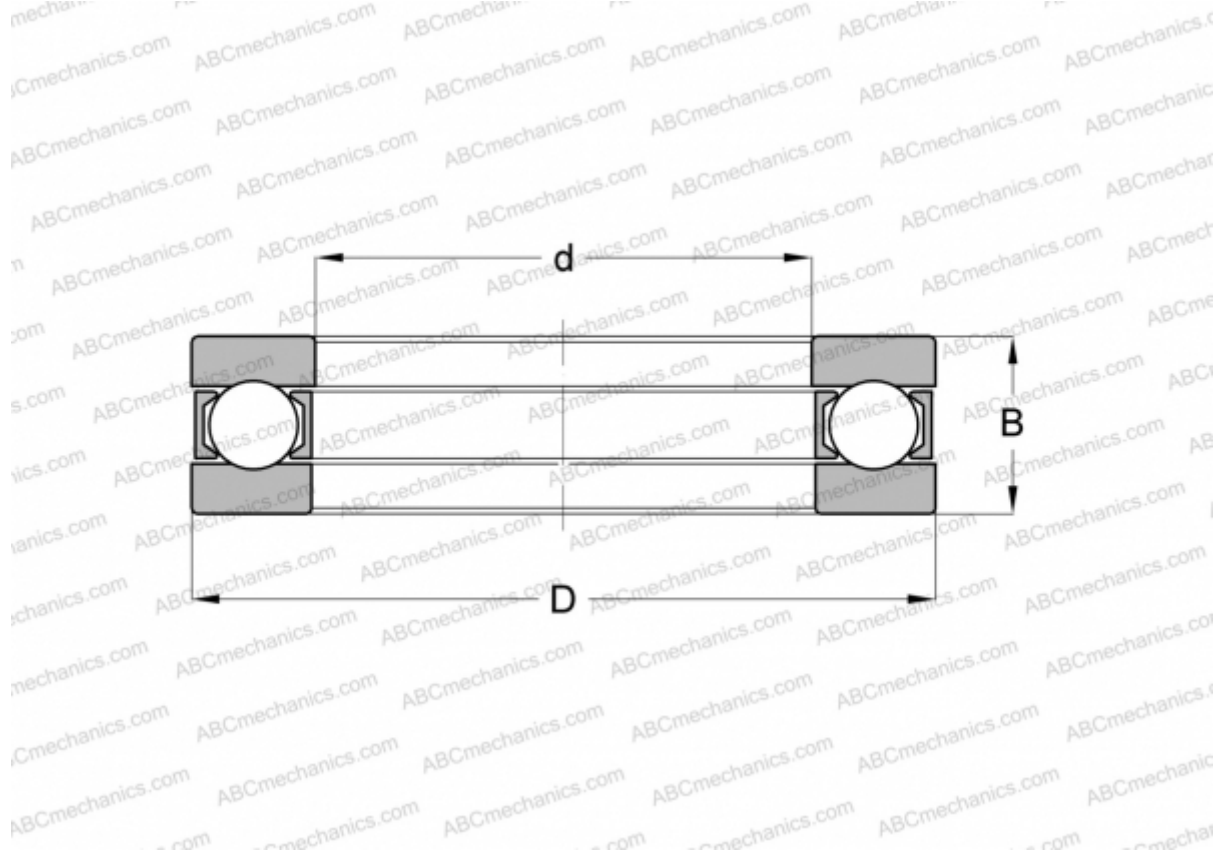

## 3919 INA

Thrust ball bearings

TYPE: Ball bearings, Thrust ball bearing, Single direction, Separable, series 9/10/29/39

### Technical specification

#### DIMENSIONS, MM

d	95,000
D	165,000
D1	95,200
D2	165,000
B	54,000

**WEIGHT, KG** 5,216

**MANUFACTURER** [INA](#)