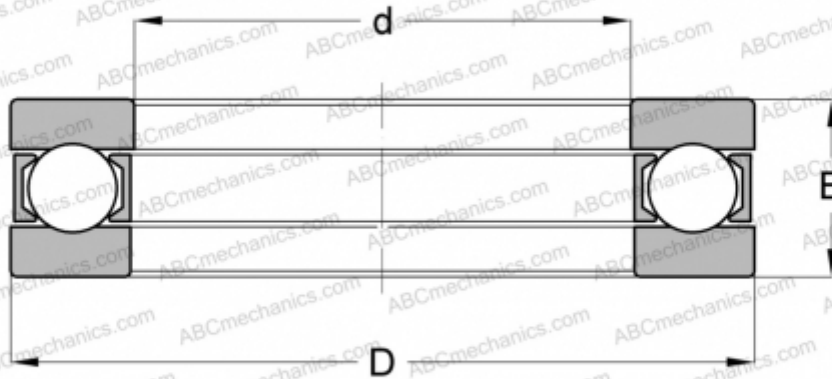

3919 SKF

Thrust ball bearings

TYPE: Ball bearings, Thrust ball bearing, Single direction, Separable, series 9/10/29/39

Technical specification

DIMENSIONS, MM

d	95,000
D	165,000
D1	95,200
D2	165,000
B	54,000

WEIGHT, KG 5,216

MANUFACTURER [SKF](#)

INTERCHANGE

INA	3919
-----	----------------------