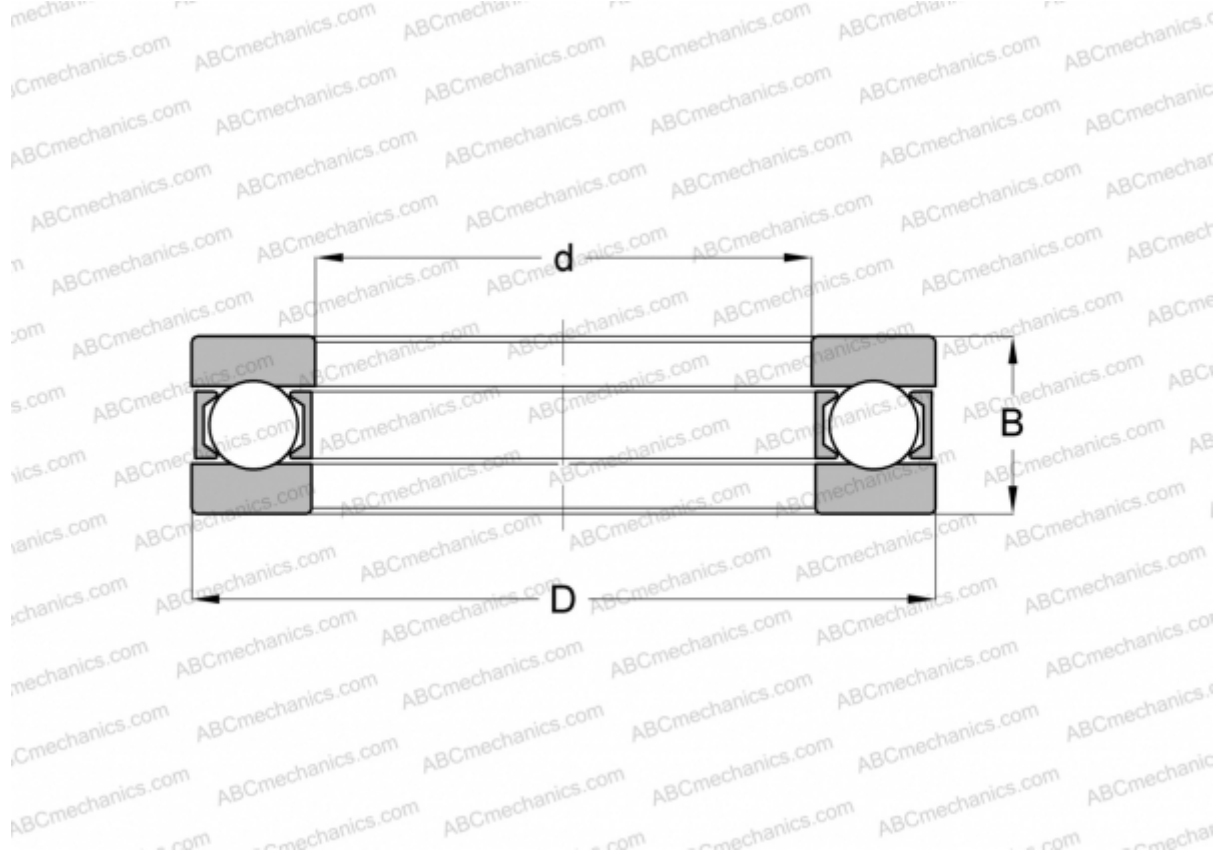

3920 SKF

Thrust ball bearings

TYPE: Ball bearings, Thrust ball bearing, Single direction, Separable, series 9/10/29/39

Technical specification

DIMENSIONS, MM

d	100,000
D	172,000
D1	100,200
D2	172,000
B	57,000

WEIGHT, KG 5,956

MANUFACTURER [SKF](#)

INTERCHANGE

INA	3920
-----	----------------------