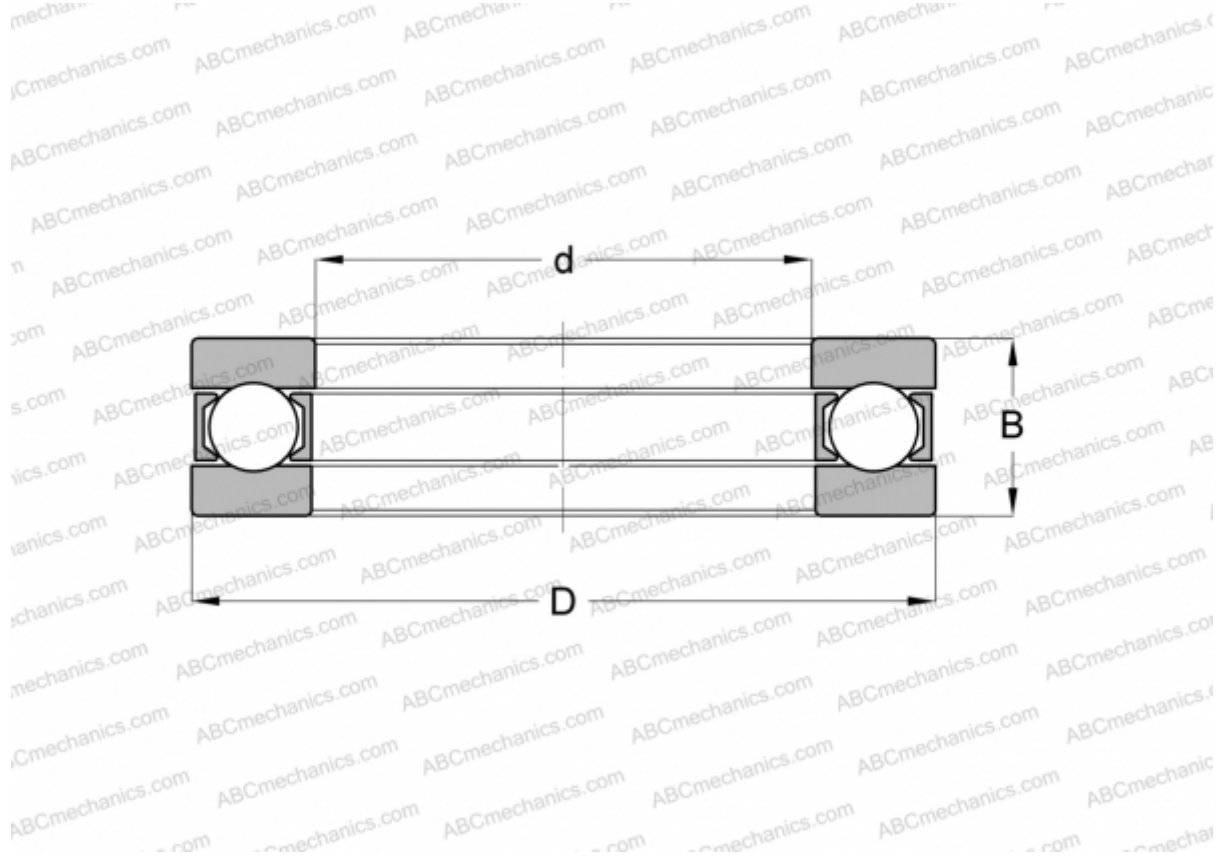

3921 SKF

Thrust ball bearings

TYPE: Ball bearings, Thrust ball bearing, Single direction, Separable, series 9/10/29/39

Technical specification

DIMENSIONS, MM

d	105,000
D	180,000
D1	105,200
D2	180,000
B	60,000

WEIGHT, KG 6,836

MANUFACTURER [SKF](#)

INTERCHANGE

INA [3921](#)