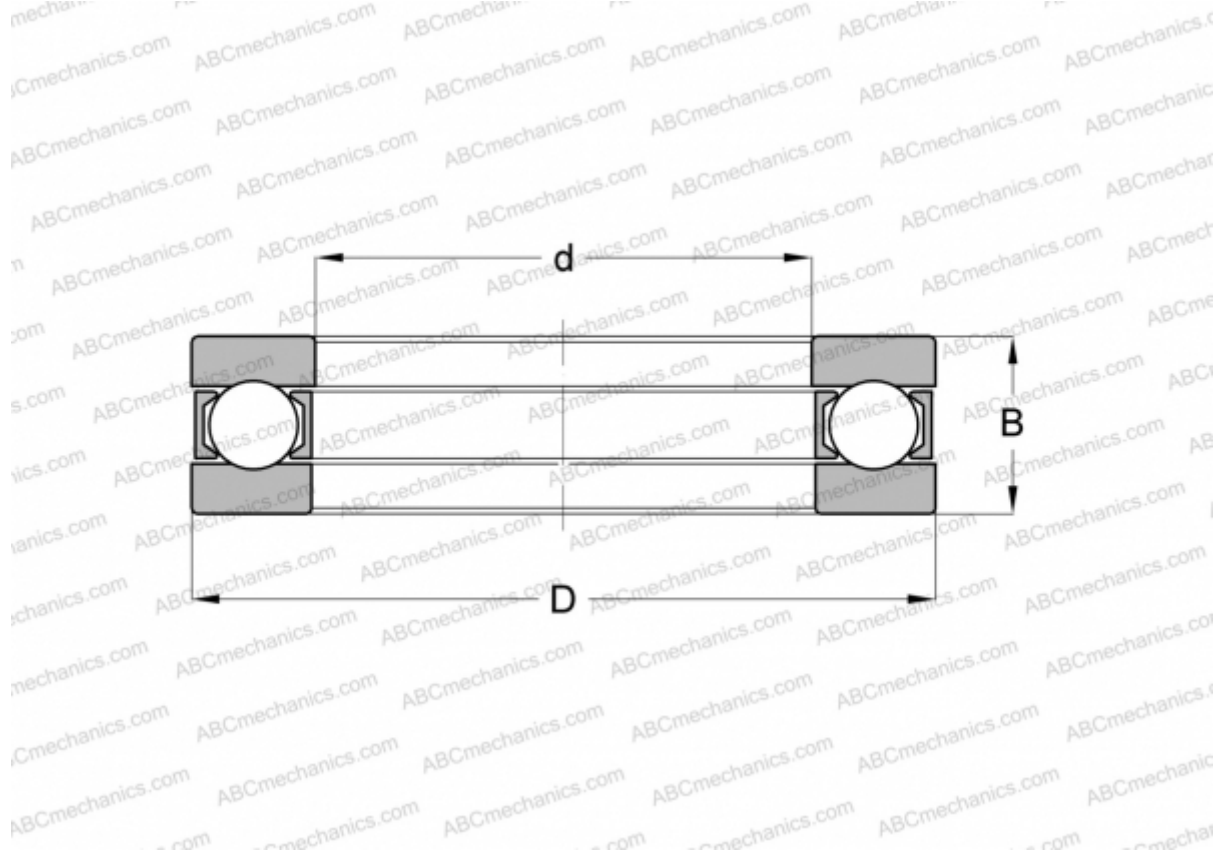

3923 INA

Thrust ball bearings

TYPE: Ball bearings, Thrust ball bearing, Single direction, Separable, series 9/10/29/39

Technical specification

DIMENSIONS, MM

d	115,000
D	200,000
D1	115,200
D2	200,000
B	66,000

WEIGHT, KG 9,185

MANUFACTURER [INA](#)

INTERCHANGE

SKF [3923](#)