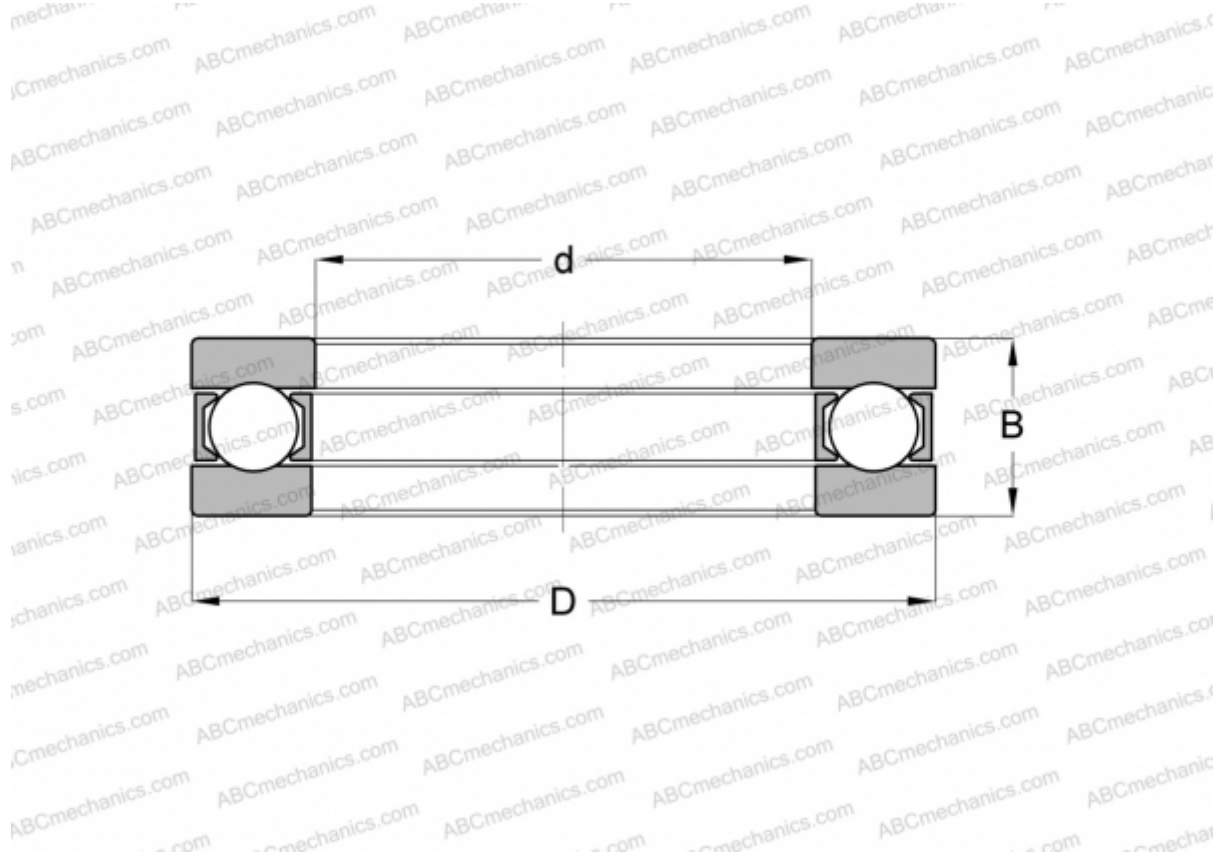

3924 SKF

Thrust ball bearings

TYPE: Ball bearings, Thrust ball bearing, Single direction, Separable, series 9/10/29/39

Technical specification

DIMENSIONS, MM

d	120,000
D	210,000
D1	120,200
D2	210,000
B	69,000

WEIGHT, KG 10,659

MANUFACTURER [SKF](#)

INTERCHANGE

INA	3924
-----	----------------------