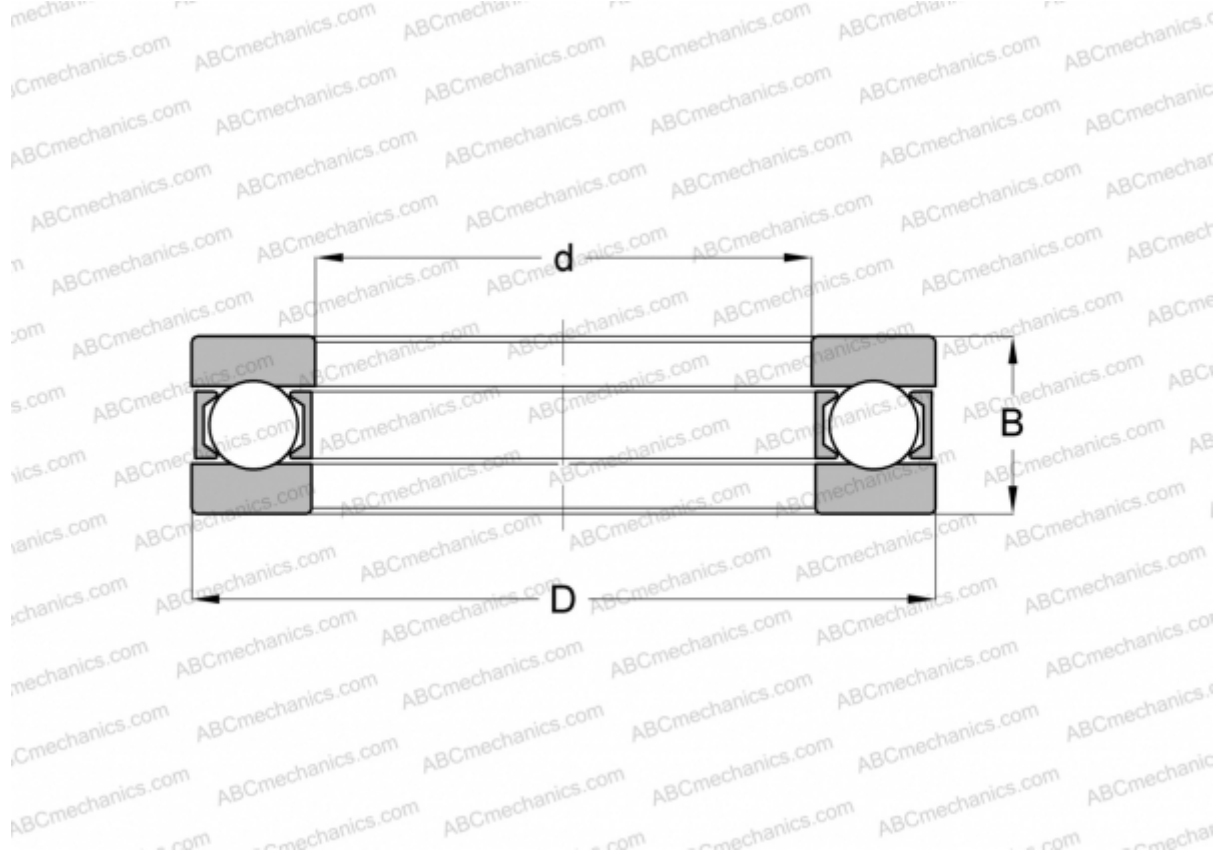

900 INA

Thrust ball bearings

TYPE: Ball bearings, Thrust ball bearing, Single direction, Separable, series 9/10/29/39

Technical specification

DIMENSIONS, MM

d	10,000
D	25,000
D1	10,200
D2	25,000
B	12,000

WEIGHT, KG 0,036