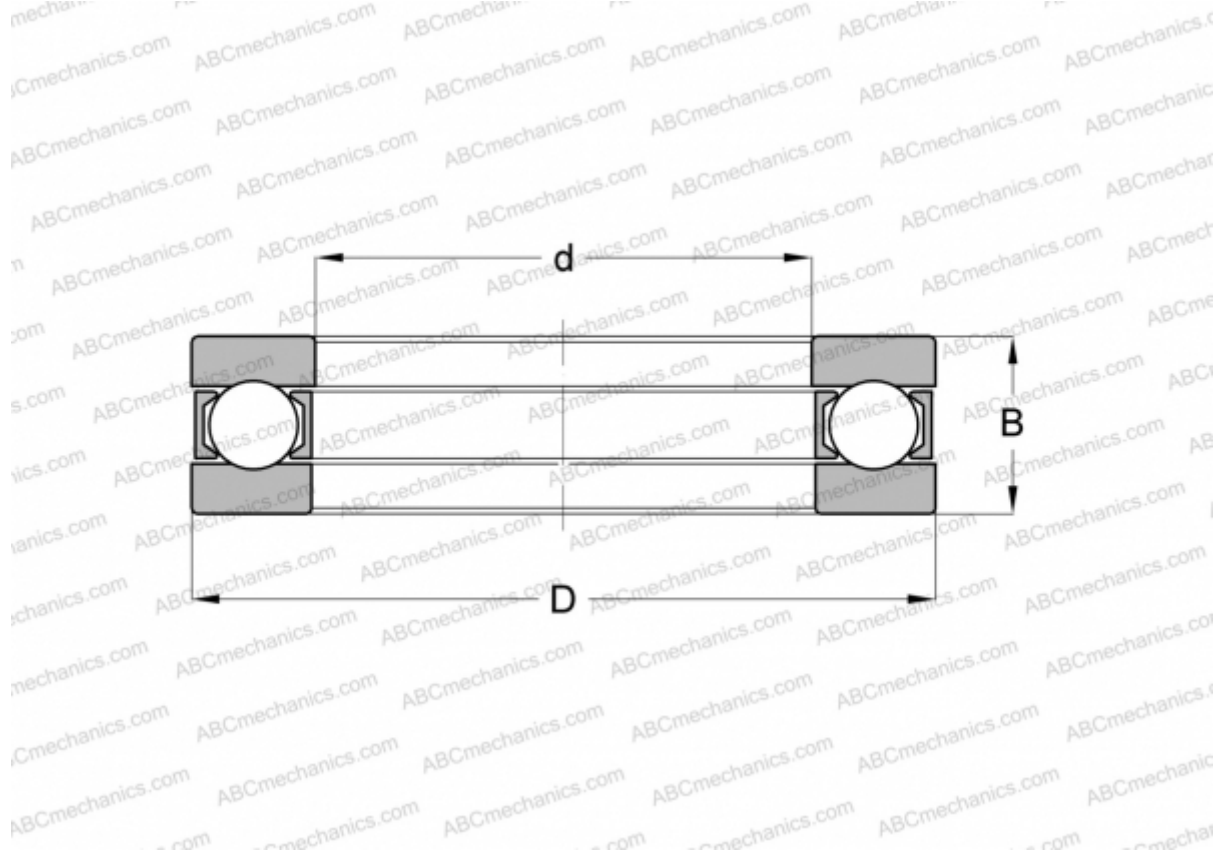

907 SKF

Thrust ball bearings

TYPE: Ball bearings, Thrust ball bearing, Single direction, Separable, series 9/10/29/39

Technical specification

DIMENSIONS, MM

d	35,000
D	62,000
D1	35,200
D2	62,000
B	18,000

WEIGHT, KG 0,209