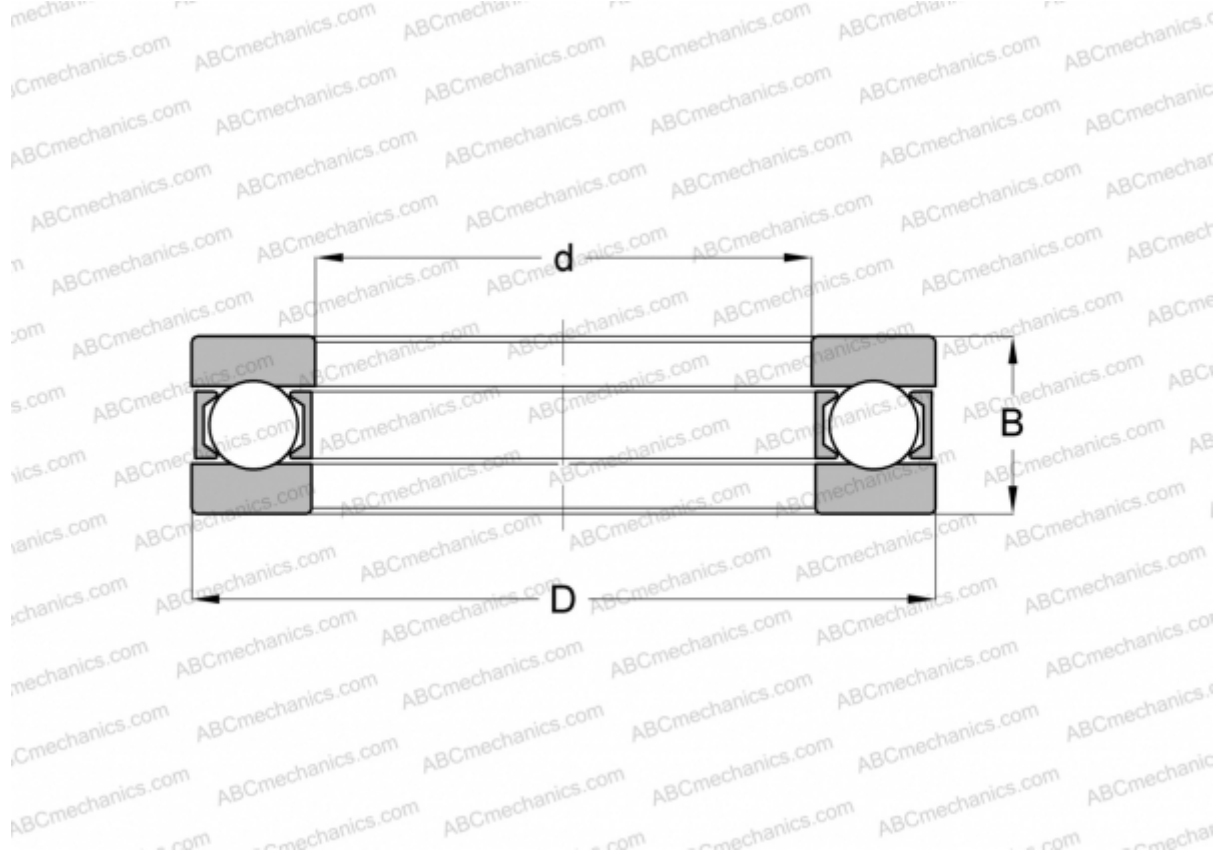

923 SKF

Thrust ball bearings

TYPE: Ball bearings, Thrust ball bearing, Single direction, Separable, series 9/10/29/39

Technical specification

DIMENSIONS, MM

d	115,000
D	165,000
D1	115,200
D2	165,000
B	43,000

WEIGHT, KG 3,175

MANUFACTURER [SKF](#)

INTERCHANGE

INA	923
MRC	1123F