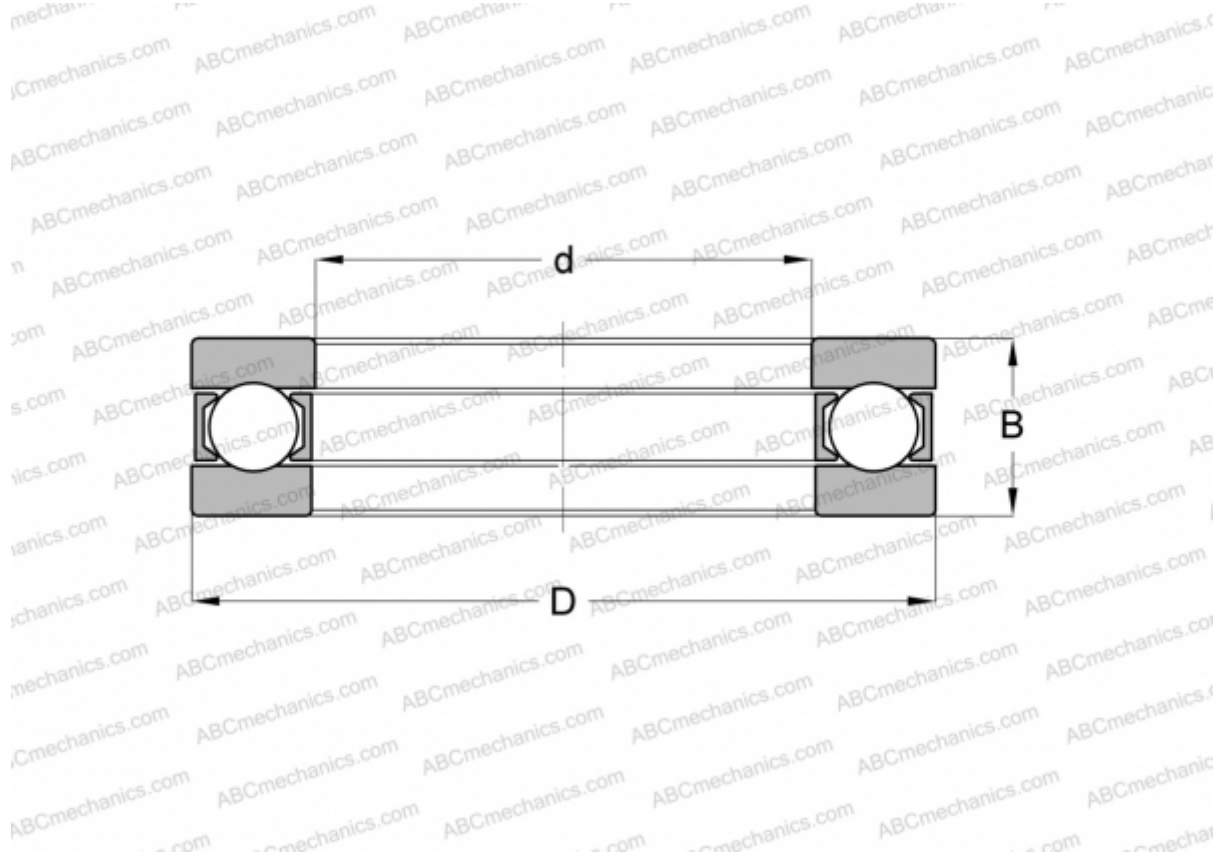

## 1009 INA

Thrust ball bearings

TYPE: Ball bearings, Thrust ball bearing, Single direction, Separable, series 9/10/29/39

### Technical specification

#### DIMENSIONS, MM

d	45,000
D	95,000
D1	45,212
D2	95,000
B	47,000

**WEIGHT, KG** 1,622

**MANUFACTURER** [INA](#)