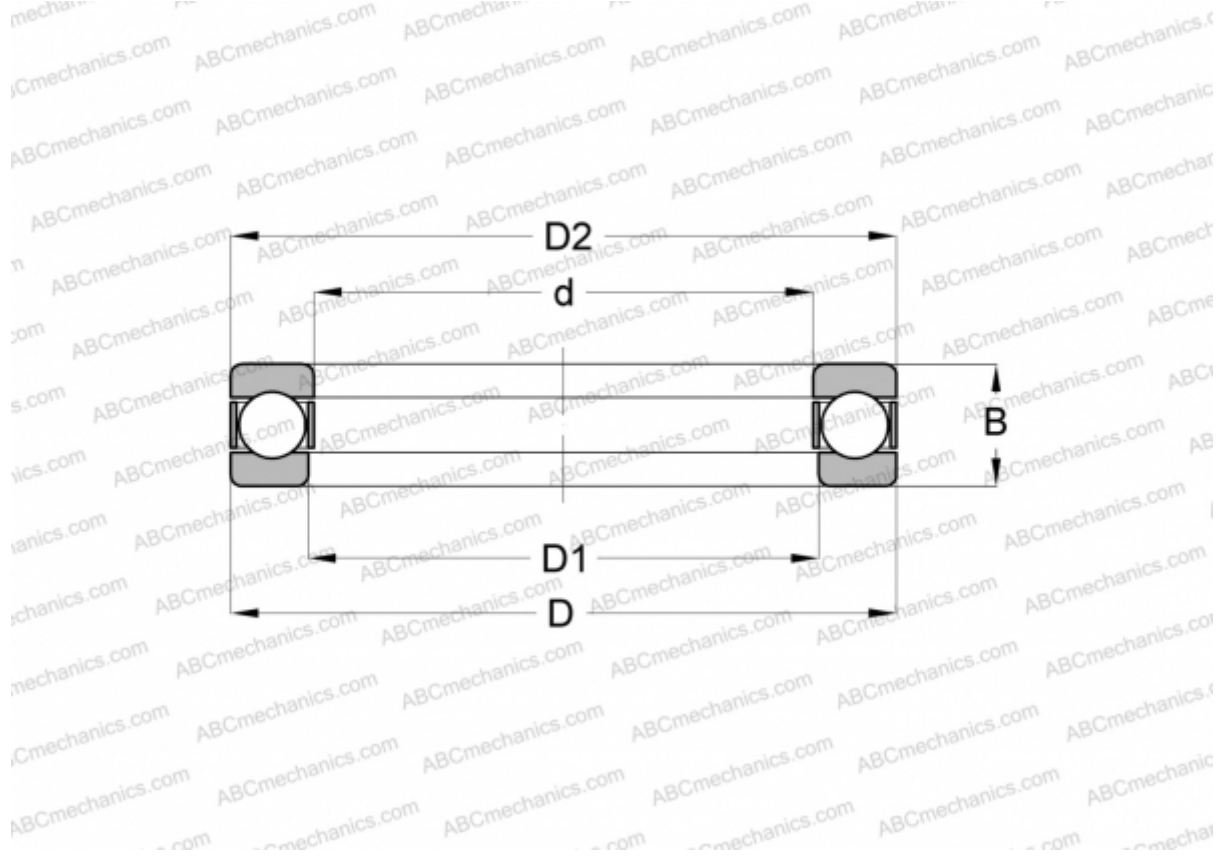

11X09 INA

Thrust ball bearings

TYPE: Ball bearings, Thrust ball bearing, Single direction, Separable, special series (INA)

Technical specification

DIMENSIONS, MM

d	28,829
D	55,245
B	26,975

WEIGHT, KG 0,288

MANUFACTURER [INA](#)