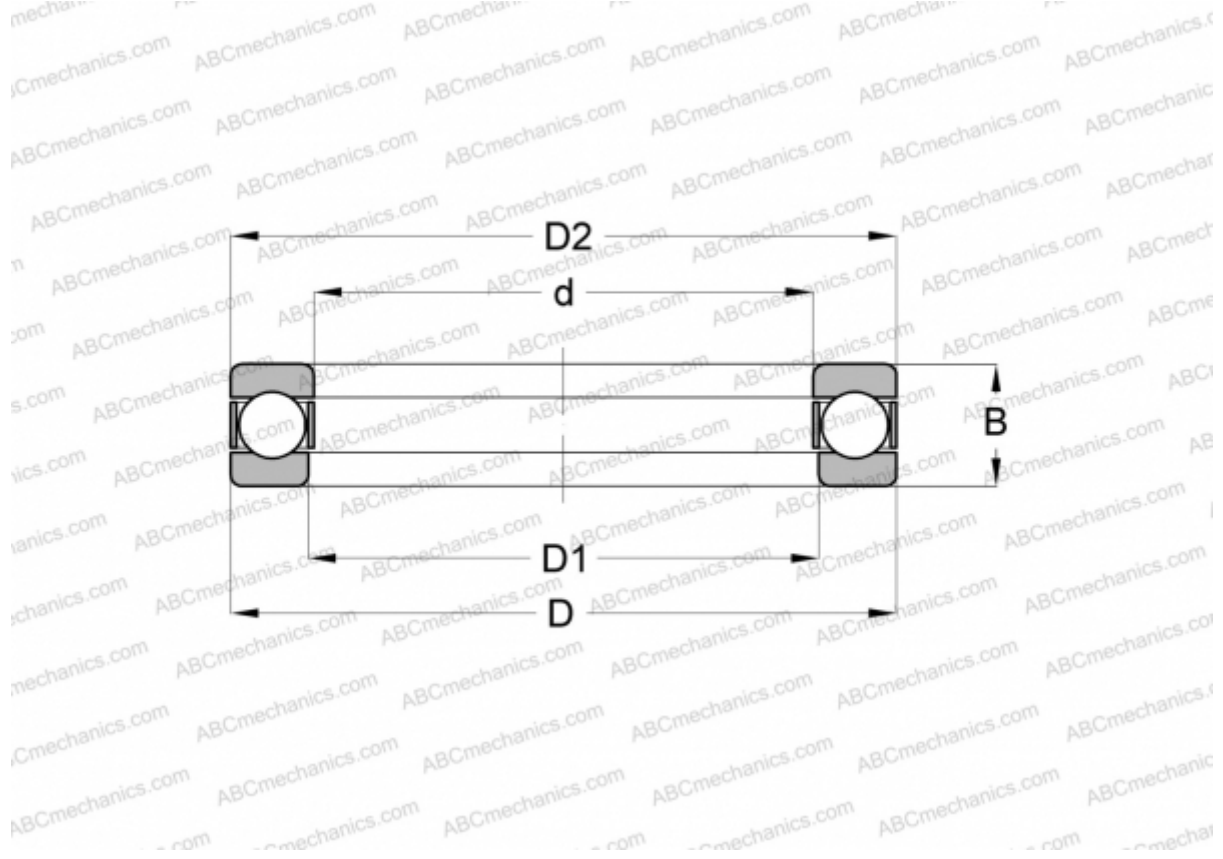

13X49 INA

Thrust ball bearings

TYPE: Ball bearings, Thrust ball bearing, Single direction, Separable, special series (INA)

Technical specification

DIMENSIONS, MM

d	33,338
D	57,252
B	17,488

WEIGHT, KG 0,209

MANUFACTURER [INA](#)